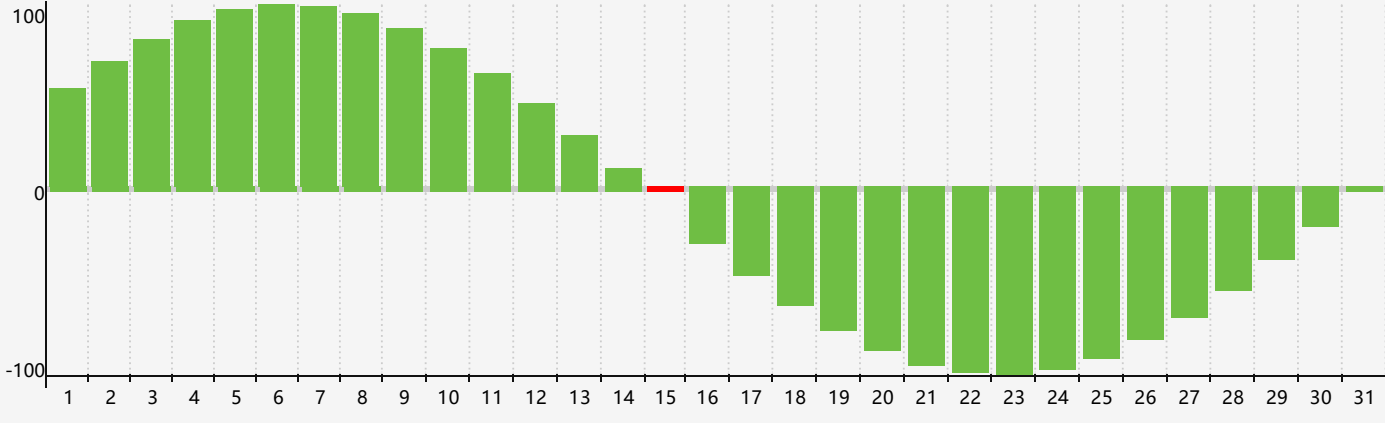

May 2024 Intellectual Biorhythm Charts

May 2024 Emotional Biorhythm Charts

May 2024 Physical Biorhythm Charts

May 2024

SUN	MON	TUE	WED	THU	FRI	SAT
28 	29 	30 	1 	2 	3 	4 
5 	6 Physical 	7 	8 	9 	10 	11 
12 Emotional 	13 	14 	15 Intellectual 	16 	17 	18 
19 	20 	21 	22 	23 	24 	25 
26 	27 	28 	29 Physical 	30 	31 	1 