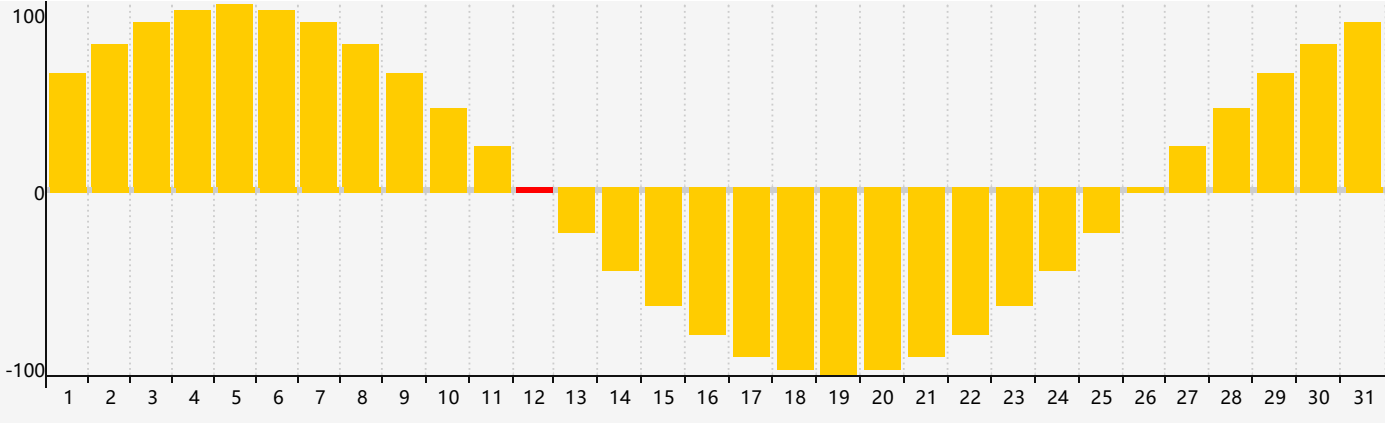

May 2024 Intellectual Biorhythm Charts

May 2024 Emotional Biorhythm Charts

May 2024 Physical Biorhythm Charts

May 2024

SUN	MON	TUE	WED	THU	FRI	SAT
28 	29 	30 	1 	2 	3 	4 
5 	6 Physical 	7 	8 	9 	10 	11 
12 Emotional 	13 	14 	15 Intellectual 	16 	17 	18 
19 	20 	21 	22 	23 	24 	25 
26 	27 	28 	29 Physical 	30 	31 	1 