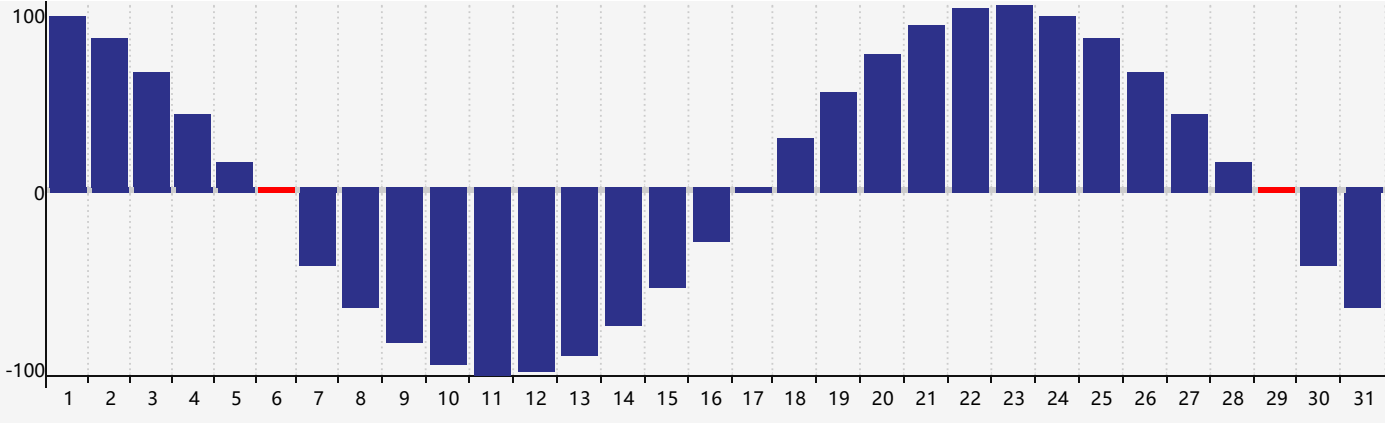

May 2024 Intellectual Biorhythm Charts

May 2024 Emotional Biorhythm Charts

May 2024 Physical Biorhythm Charts

May 2024

SUN	MON	TUE	WED	THU	FRI	SAT
28 	29 	30 	1 	2 	3 	4 
5 	6 Physical 	7 	8 	9 	10 	11 
12 Emotional 	13 	14 	15 Intellectual 	16 	17 	18 
19 	20 	21 	22 	23 	24 	25 
26 	27 	28 	29 Physical 	30 	31 	1 