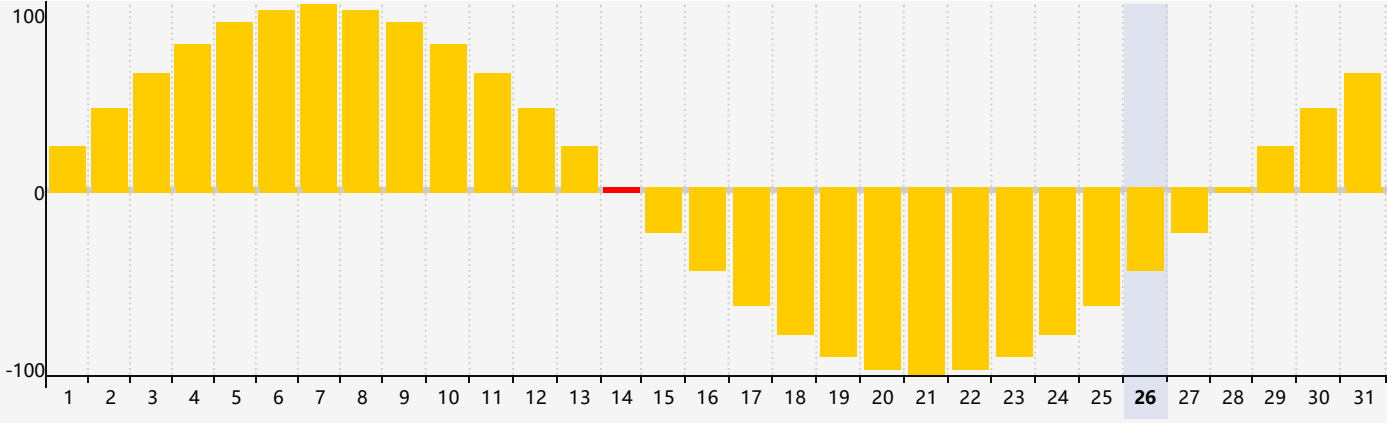

May 2024 Intellectual Biorhythm Charts

May 2024 Emotional Biorhythm Charts

May 2024 Physical Biorhythm Charts

May 2024

SUN	MON	TUE	WED	THU	FRI	SAT
28	29	30	1	2	3	4
5	6	7	8	9	10	11
12	13 Physical	14 Emotional	15	16	17	18
19	20	21	22	23	24	25
26	27	28	29 Intellectual	30	31	1