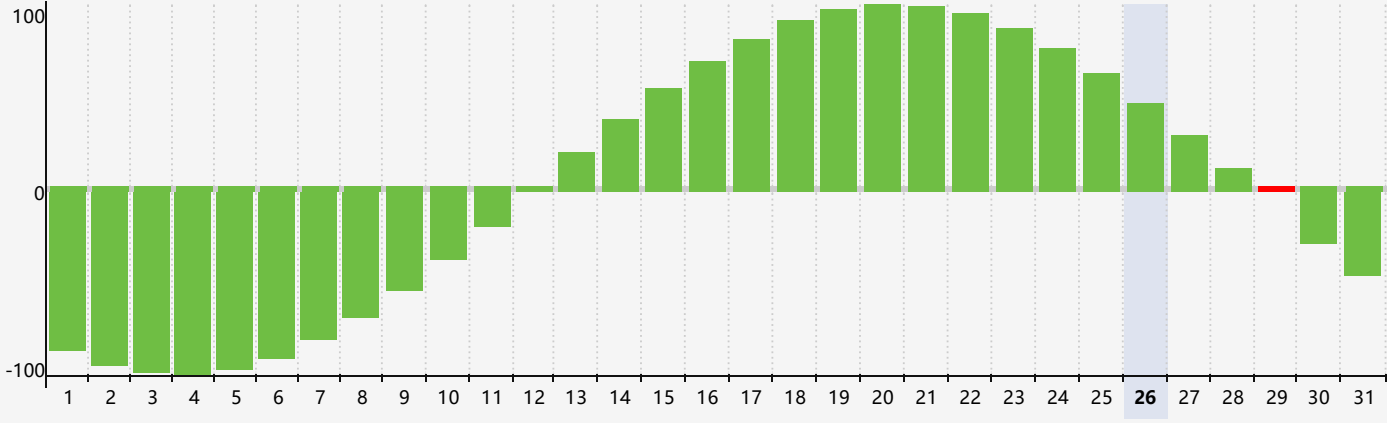

May 2024 Intellectual Biorhythm Charts

May 2024 Emotional Biorhythm Charts

May 2024 Physical Biorhythm Charts

May 2024

SUN	MON	TUE	WED	THU	FRI	SAT
28	29	30	1	2	3	4
5	6	7	8	9	10	11
12	13 Physical	14 Emotional	15	16	17	18
19	20	21	22	23	24	25
26	27	28	29 Intellectual	30	31	1