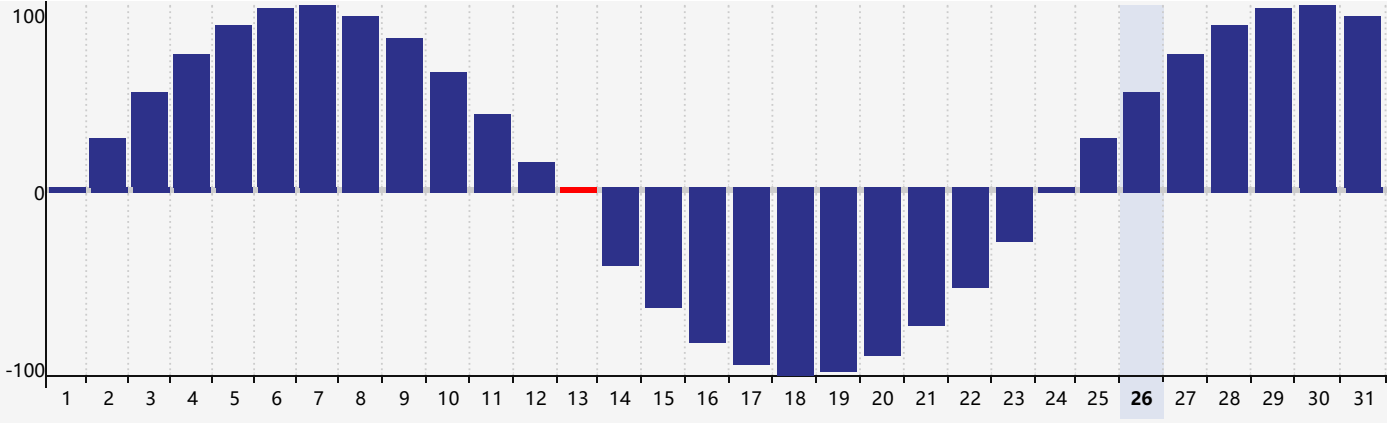

May 2024 Intellectual Biorhythm Charts

May 2024 Emotional Biorhythm Charts

May 2024 Physical Biorhythm Charts

May 2024

SUN	MON	TUE	WED	THU	FRI	SAT
28	29	30	1	2	3	4
5	6	7	8	9	10	11
12	13 Physical	14 Emotional	15	16	17	18
19	20	21	22	23	24	25
26	27	28	29 Intellectual	30	31	1