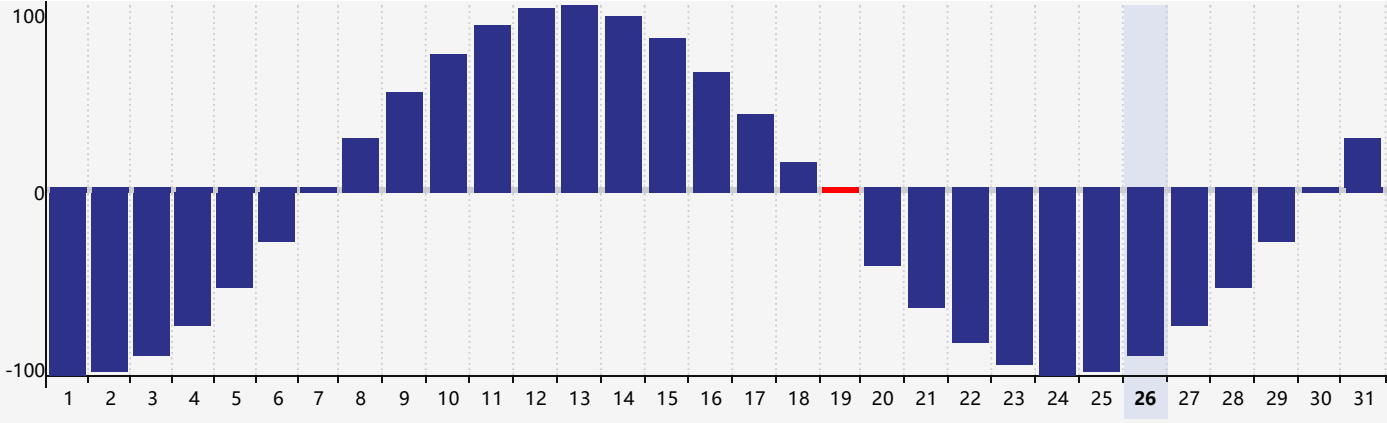

May 2024 Intellectual Biorhythm Charts

May 2024 Emotional Biorhythm Charts

May 2024 Physical Biorhythm Charts

May 2024

SUN	MON	TUE	WED	THU	FRI	SAT
28 Emotional	29	30	1	2	3	4
5	6	7	8	9	10	11
12	13	14	15	16	17	18 Intellectual
19 Physical	20	21	22	23	24	25
26 Emotional	27	28	29	30	31	1