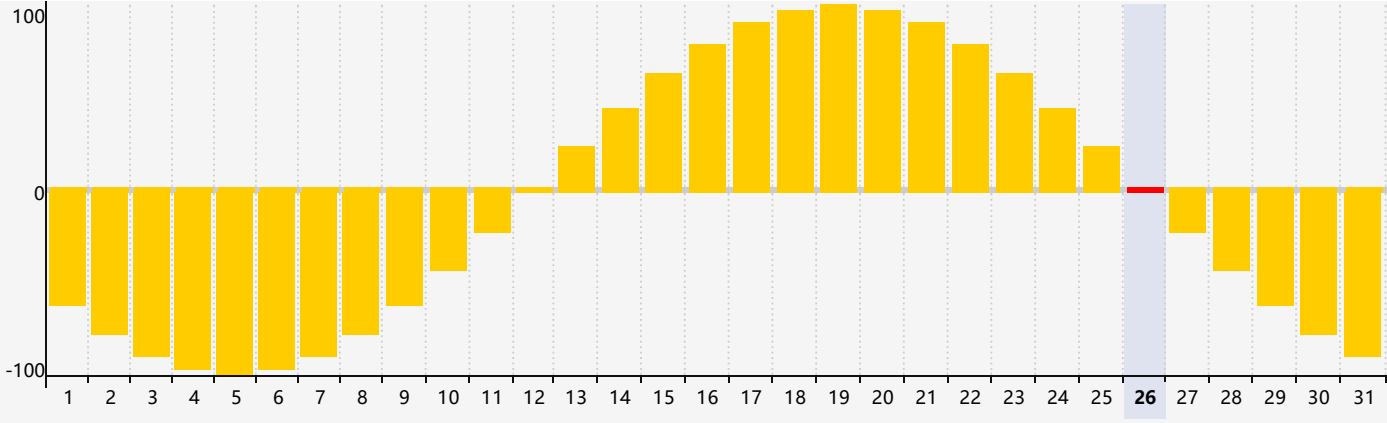

May 2024 Intellectual Biorhythm Charts

May 2024 Emotional Biorhythm Charts

May 2024 Physical Biorhythm Charts

May 2024

SUN	MON	TUE	WED	THU	FRI	SAT
28 Emotional	29	30	1	2	3	4
5	6	7	8	9	10	11
12	13	14	15	16	17	18 Intellectual
19 Physical	20	21	22	23	24	25
26 Emotional	27	28	29	30	31	1