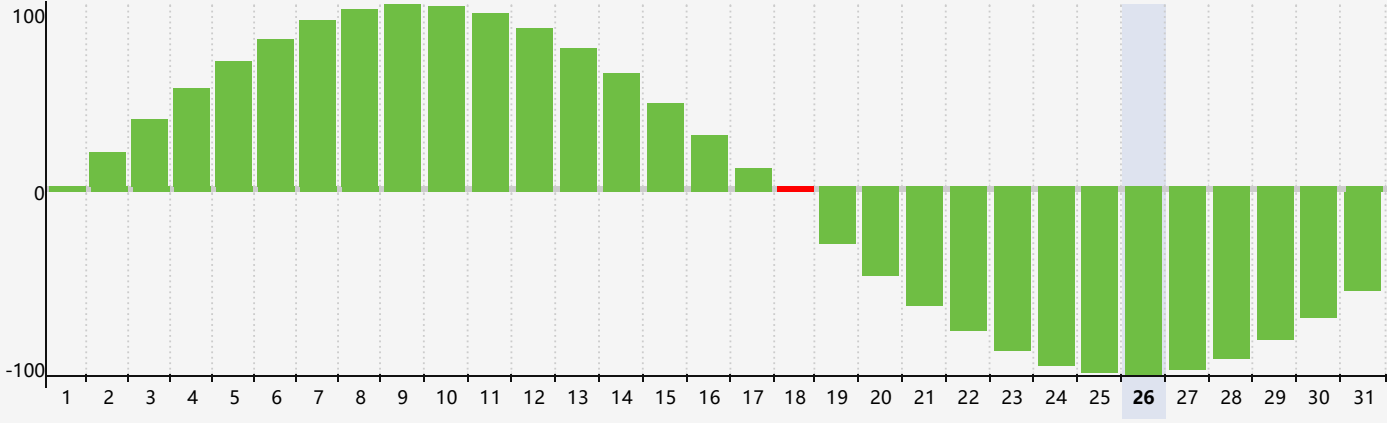

May 2024 Intellectual Biorhythm Charts

May 2024 Emotional Biorhythm Charts

May 2024 Physical Biorhythm Charts

May 2024

SUN	MON	TUE	WED	THU	FRI	SAT
28 Emotional	29	30	1	2	3	4
5	6	7	8	9	10	11
12	13	14	15	16	17	18 Intellectual
19 Physical	20	21	22	23	24	25
26 Emotional	27	28	29	30	31	1