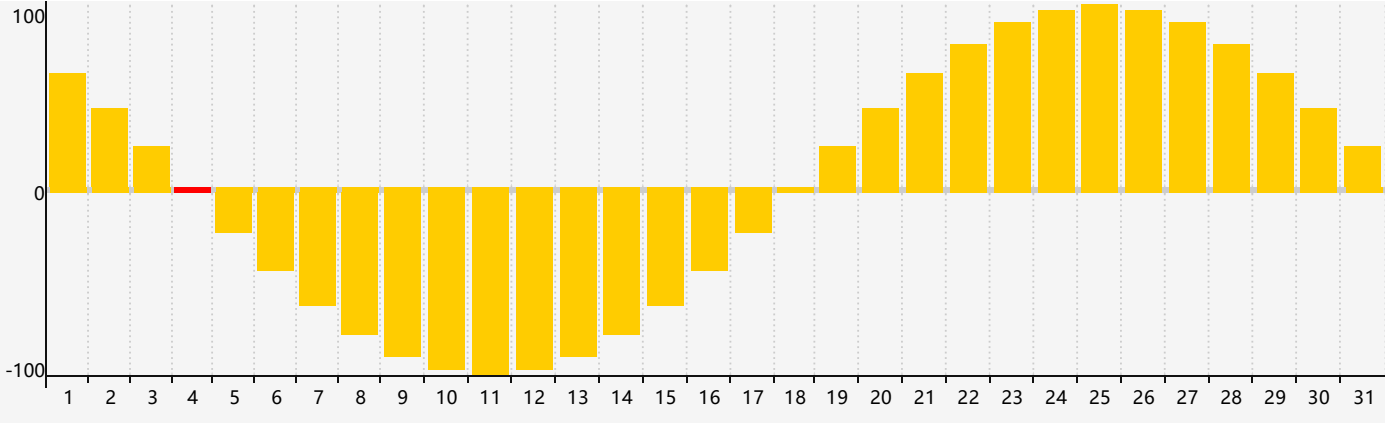

May 2024 Intellectual Biorhythm Charts

May 2024 Emotional Biorhythm Charts

May 2024 Physical Biorhythm Charts

May 2024

SUN	MON	TUE	WED	THU	FRI	SAT
28	29	30	1	2	3	4 Emotional
5	6	7	8	9	10	11
12	13	14	15	16	17	18 Physical
19	20	21 Intellectual	22	23	24	25
26	27	28	29	30	31	1 Emotional