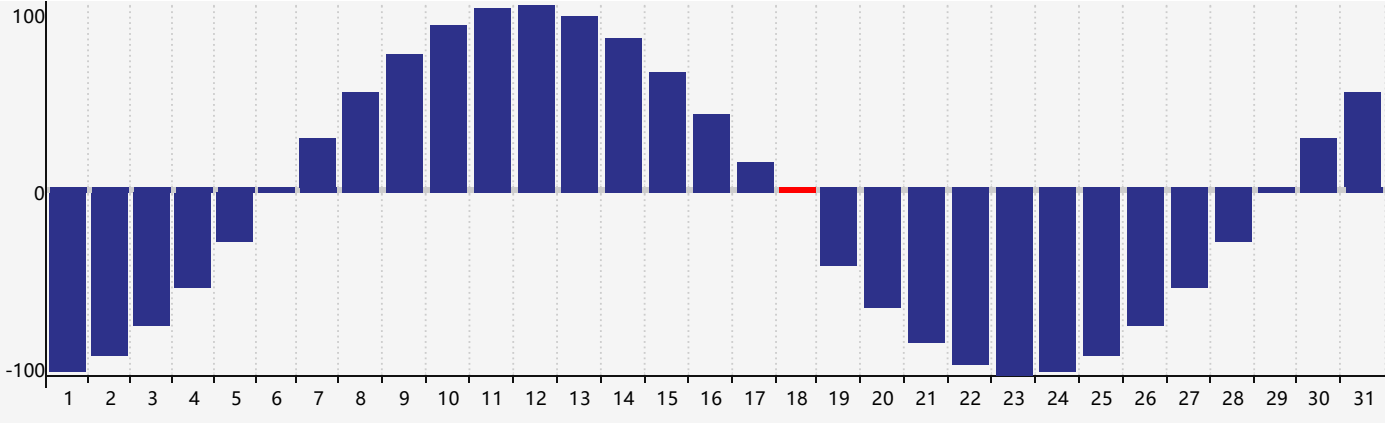

May 2024 Intellectual Biorhythm Charts

May 2024 Emotional Biorhythm Charts

May 2024 Physical Biorhythm Charts

May 2024

SUN	MON	TUE	WED	THU	FRI	SAT
28	29	30	1	2	3	4 Emotional
5	6	7	8	9	10	11
12	13	14	15	16	17	18 Physical
19	20	21 Intellectual	22	23	24	25
26	27	28	29	30	31	1 Emotional