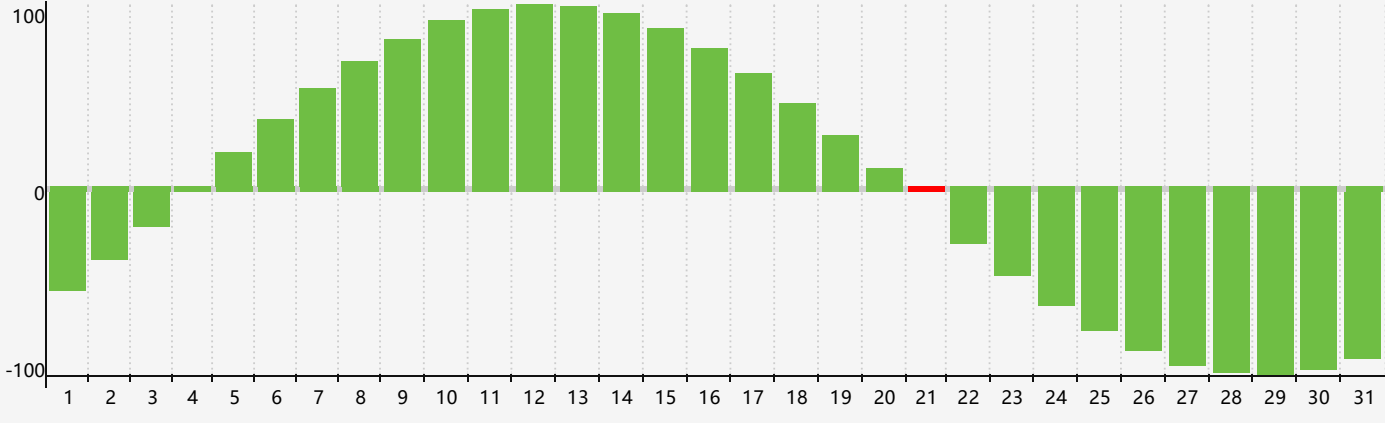

May 2024 Intellectual Biorhythm Charts

May 2024 Emotional Biorhythm Charts

May 2024 Physical Biorhythm Charts

May 2024

SUN	MON	TUE	WED	THU	FRI	SAT
28	29	30	1	2	3	4 Emotional
5	6	7	8	9	10	11
12	13	14	15	16	17	18 Physical
19	20	21 Intellectual	22	23	24	25
26	27	28	29	30	31	1 Emotional