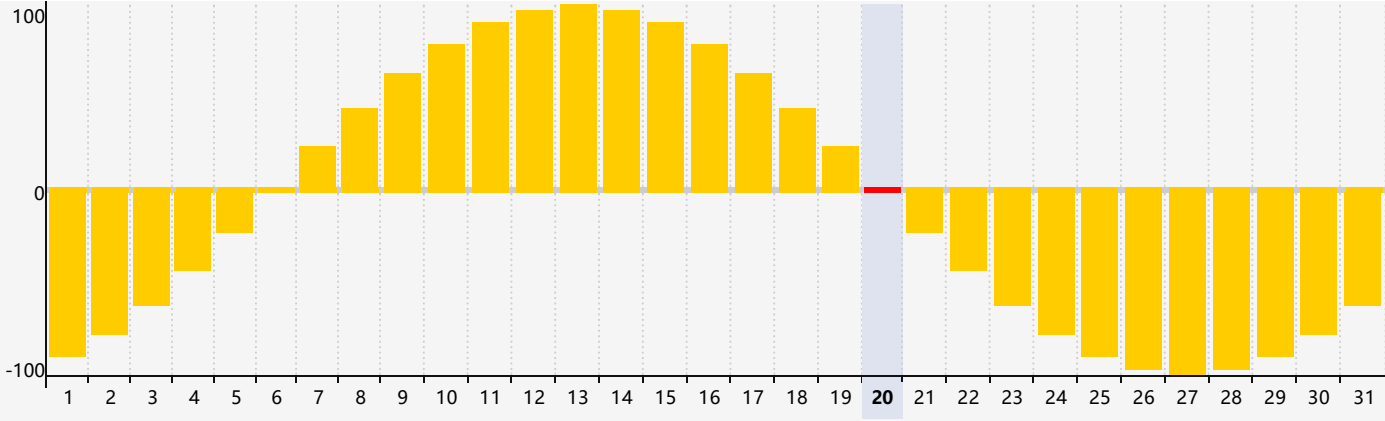

May 2024 Intellectual Biorhythm Charts

May 2024 Emotional Biorhythm Charts

May 2024 Physical Biorhythm Charts

May 2024

SUN	MON	TUE	WED	THU	FRI	SAT
28	29	30	1	2	3	4
5	6	7	8	9	10 Physical	11
12	13	14	15	16	17	18
19	20 Emotional	21	22	23	24	25 Intellectual
26	27	28	29	30	31	1