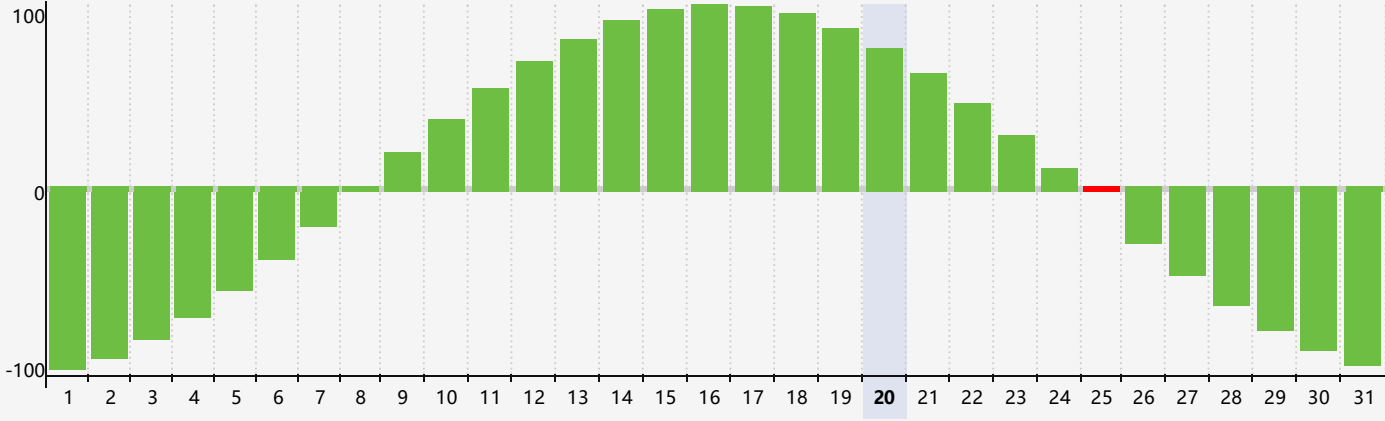

May 2024 Intellectual Biorhythm Charts

May 2024 Emotional Biorhythm Charts

May 2024 Physical Biorhythm Charts

May 2024

SUN	MON	TUE	WED	THU	FRI	SAT
28	29	30	1	2	3	4
5	6	7	8	9	10 Physical	11
12	13	14	15	16	17	18
19	20 Emotional	21	22	23	24	25 Intellectual
26	27	28	29	30	31	1