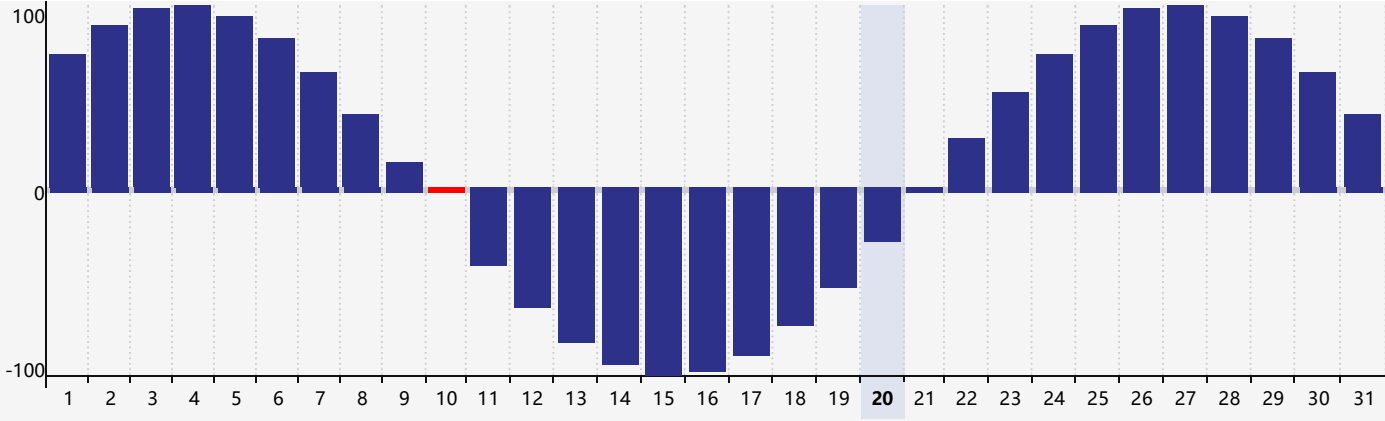

May 2024 Intellectual Biorhythm Charts

May 2024 Emotional Biorhythm Charts

May 2024 Physical Biorhythm Charts

May 2024

SUN	MON	TUE	WED	THU	FRI	SAT
28	29	30	1	2	3	4
5	6	7	8	9	10 Physical	11
12	13	14	15	16	17	18
19	20 Emotional	21	22	23	24	25 Intellectual
26	27	28	29	30	31	1