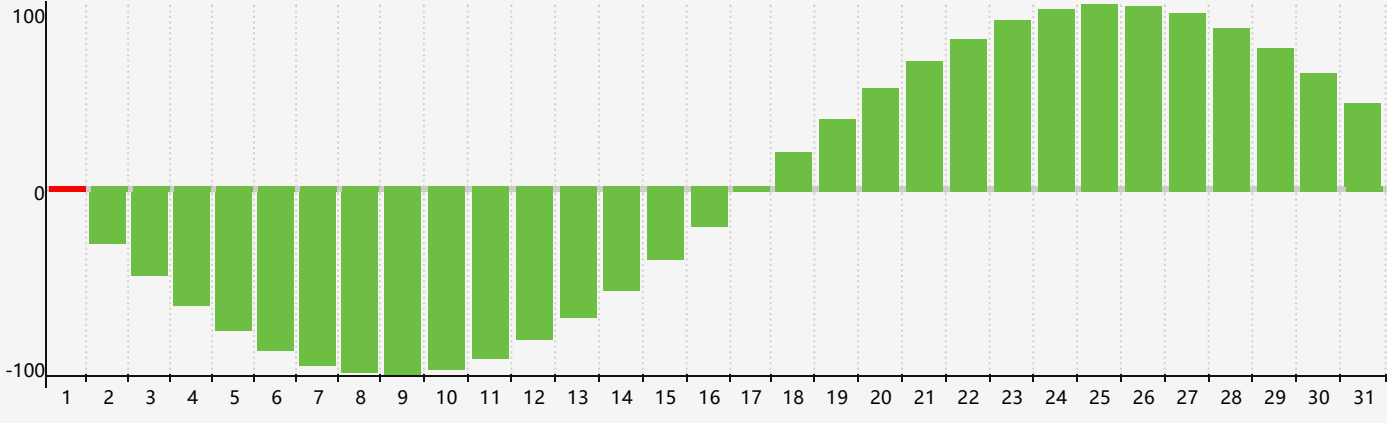

May 2024 Intellectual Biorhythm Charts

May 2024 Emotional Biorhythm Charts

May 2024 Physical Biorhythm Charts

May 2024

SUN	MON	TUE	WED	THU	FRI	SAT
28 	29 	30 	1 Intellectual 	2 	3 	4 
5 	6 Emotional 	7 	8 	9 	10 Physical 	11 
12 	13 	14 	15 	16 	17 	18 
19 	20 	21 	22 	23 	24 	25 
26 	27 	28 	29 	30 	31 	1 