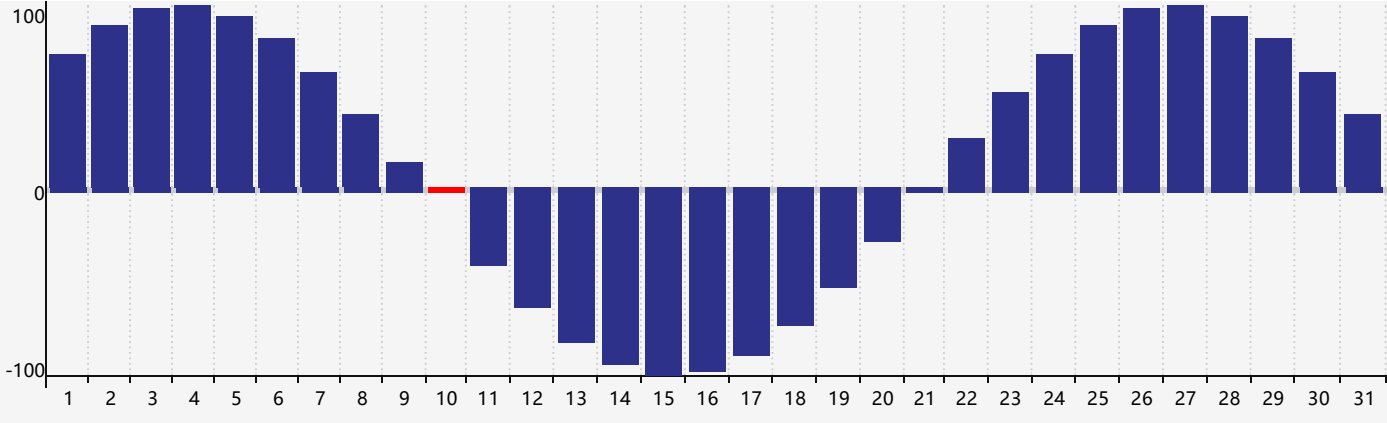

May 2024 Intellectual Biorhythm Charts

May 2024 Emotional Biorhythm Charts

May 2024 Physical Biorhythm Charts

May 2024

SUN	MON	TUE	WED	THU	FRI	SAT
28 	29 	30 	1 Intellectual 	2 	3 	4 
5 	6 Emotional 	7 	8 	9 	10 Physical 	11 
12 	13 	14 	15 	16 	17 	18 
19 	20 	21 	22 	23 	24 	25 
26 	27 	28 	29 	30 	31 	1 