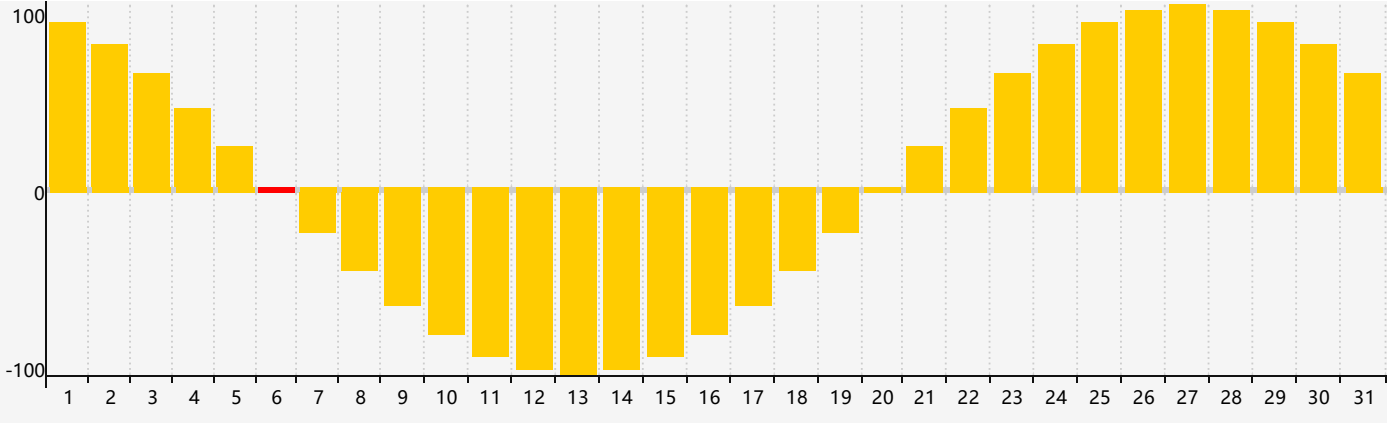

May 2024 Intellectual Biorhythm Charts

May 2024 Emotional Biorhythm Charts

May 2024 Physical Biorhythm Charts

May 2024

SUN	MON	TUE	WED	THU	FRI	SAT
28 	29 	30 	1 Intellectual 	2 	3 	4 
5 	6 Emotional 	7 	8 	9 	10 Physical 	11 
12 	13 	14 	15 	16 	17 	18 
19 	20 	21 	22 	23 	24 	25 
26 	27 	28 	29 	30 	31 	1 