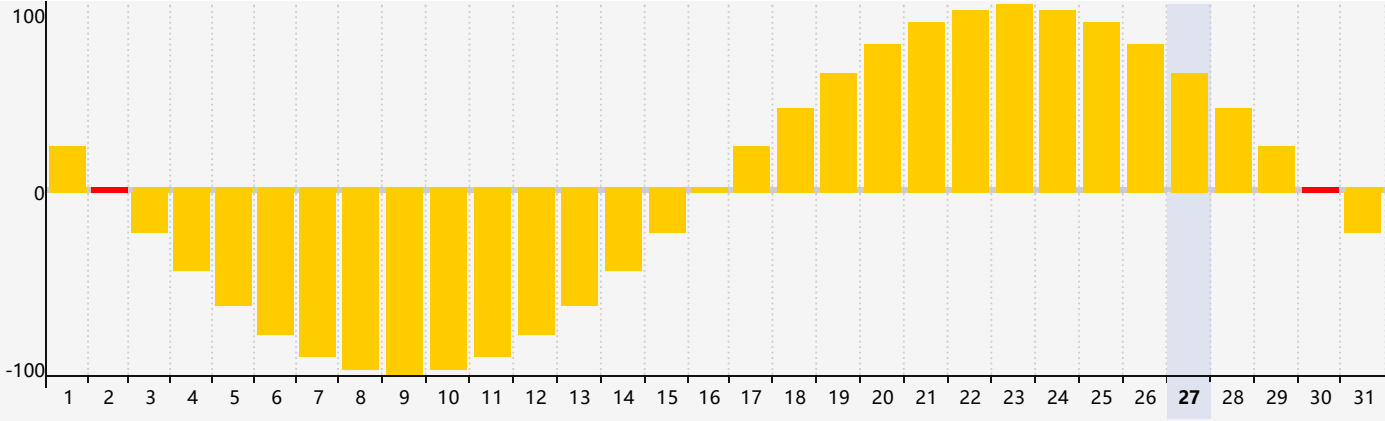

May 2024 Intellectual Biorhythm Charts

May 2024 Emotional Biorhythm Charts

May 2024 Physical Biorhythm Charts

May 2024

SUN	MON	TUE	WED	THU	FRI	SAT
28 	29 	30 	1 	2 Emotional 	3 	4 
5 	6 	7 	8 	9 	10 	11 
12 Intellectual 	13 	14 Physical 	15 	16 	17 	18 
19 	20 	21 	22 	23 	24 	25 
26 	27 	28 	29 	30 Emotional 	31 	1 