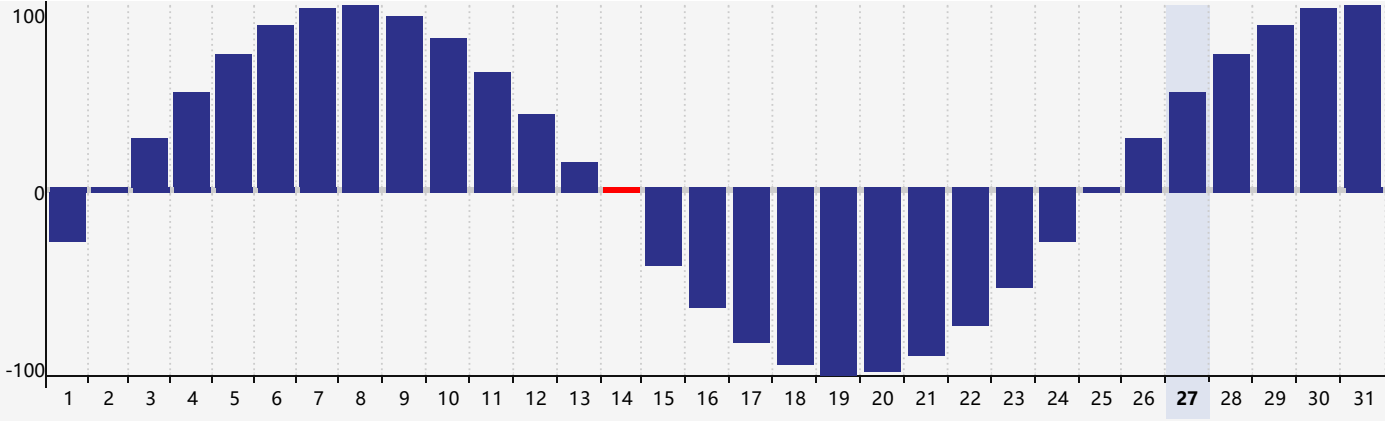

May 2024 Intellectual Biorhythm Charts

May 2024 Emotional Biorhythm Charts

May 2024 Physical Biorhythm Charts

May 2024

SUN	MON	TUE	WED	THU	FRI	SAT
28 	29 	30 	1 	2 Emotional 	3 	4 
5 	6 	7 	8 	9 	10 	11 
12 Intellectual 	13 	14 Physical 	15 	16 	17 	18 
19 	20 	21 	22 	23 	24 	25 
26 	27 	28 	29 	30 Emotional 	31 	1 