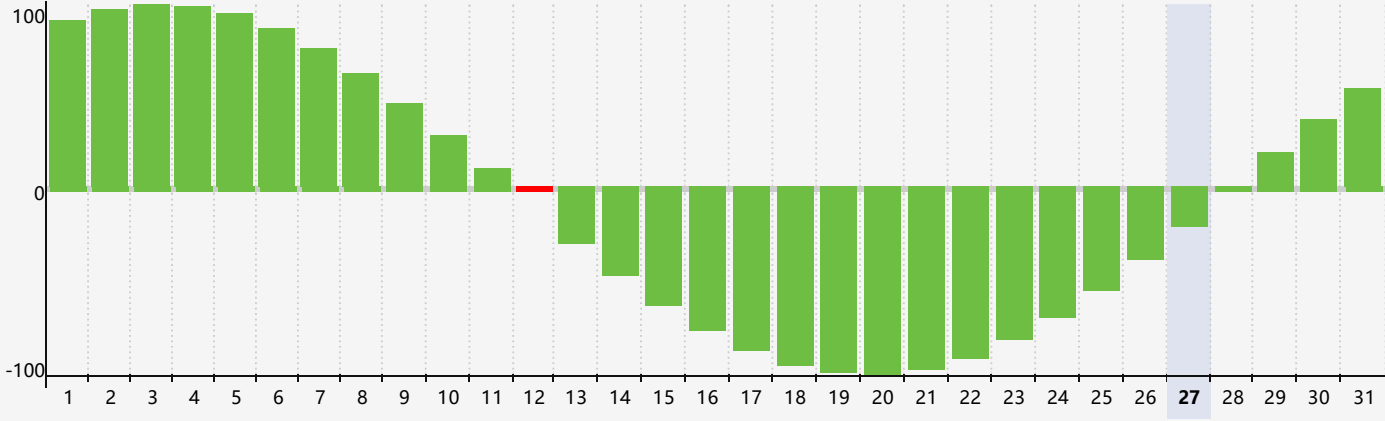

May 2024 Intellectual Biorhythm Charts

May 2024 Emotional Biorhythm Charts

May 2024 Physical Biorhythm Charts

May 2024

SUN	MON	TUE	WED	THU	FRI	SAT
28 	29 	30 	1 	2 Emotional 	3 	4 
5 	6 	7 	8 	9 	10 	11 
12 Intellectual 	13 	14 Physical 	15 	16 	17 	18 
19 	20 	21 	22 	23 	24 	25 
26 	27 	28 	29 	30 Emotional 	31 	1 