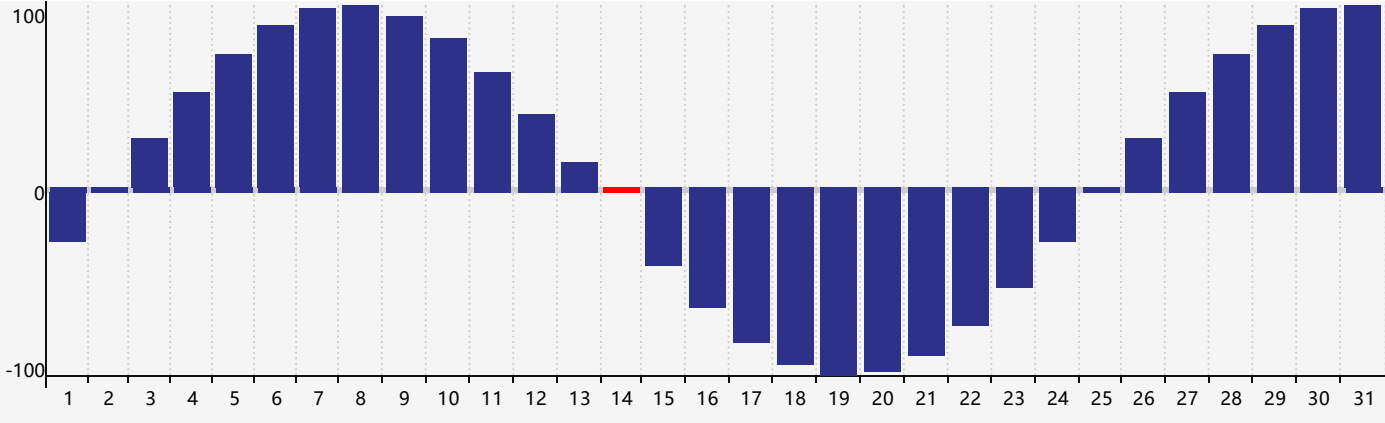

May 2024 Intellectual Biorhythm Charts

May 2024 Emotional Biorhythm Charts

May 2024 Physical Biorhythm Charts

May 2024

SUN	MON	TUE	WED	THU	FRI	SAT
28 	29 	30 	1 	2 	3 	4 
5 	6 	7 	8 	9 	10 	11 
12 	13 	14 Physical 	15 	16 	17 	18 
19 	20 	21 	22 	23 	24 Emotional 	25 
26 	27 	28 	29 	30 Intellectual 	31 	1 