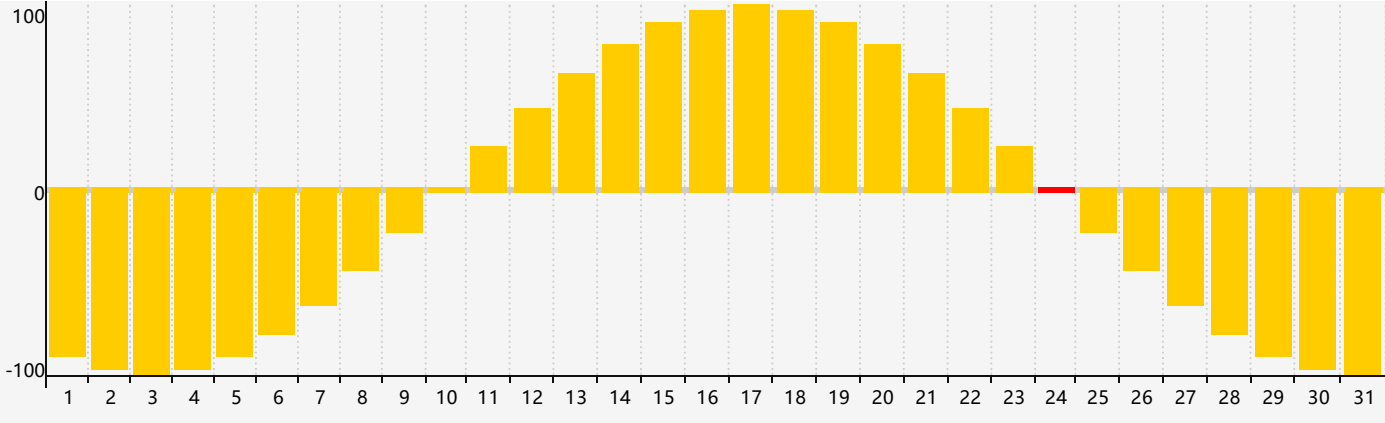

May 2024 Intellectual Biorhythm Charts

May 2024 Emotional Biorhythm Charts

May 2024 Physical Biorhythm Charts

May 2024

SUN	MON	TUE	WED	THU	FRI	SAT
28 	29 	30 	1 	2 	3 	4 
5 	6 	7 	8 	9 	10 	11 
12 	13 	14 Physical 	15 	16 	17 	18 
19 	20 	21 	22 	23 	24 Emotional 	25 
26 	27 	28 	29 	30 Intellectual 	31 	1 