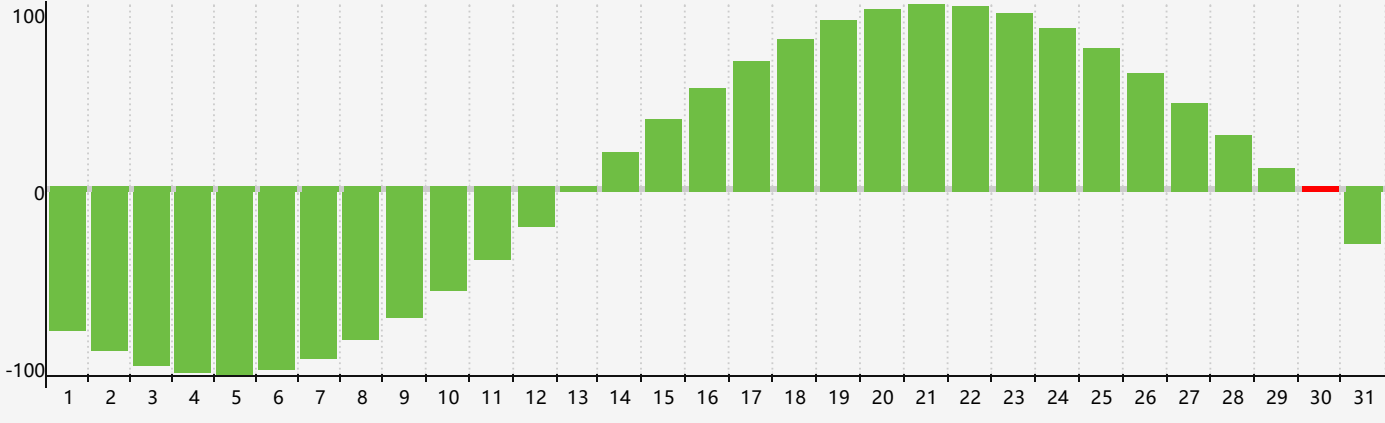

May 2024 Intellectual Biorhythm Charts

May 2024 Emotional Biorhythm Charts

May 2024 Physical Biorhythm Charts

May 2024

SUN	MON	TUE	WED	THU	FRI	SAT
28 	29 	30 	1 	2 	3 	4 
5 	6 	7 	8 	9 	10 	11 
12 	13 	14 Physical 	15 	16 	17 	18 
19 	20 	21 	22 	23 	24 Emotional 	25 
26 	27 	28 	29 	30 Intellectual 	31 	1 