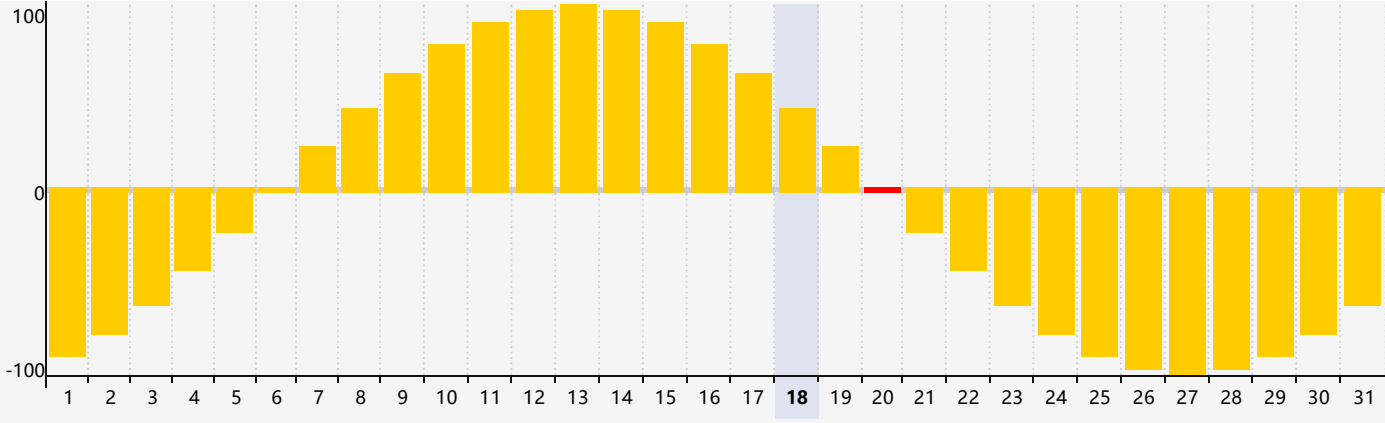

May 2024 Intellectual Biorhythm Charts

May 2024 Emotional Biorhythm Charts

May 2024 Physical Biorhythm Charts

May 2024

SUN	MON	TUE	WED	THU	FRI	SAT
28 	29 	30 	1 	2 	3 	4 
5 	6 	7 	8 	9 	10 	11 
12 	13 	14 	15 	16 	17 	18 
19 Physical 	20 Emotional 	21 	22 	23 Intellectual 	24 	25 
26 	27 	28 	29 	30 	31 	1 