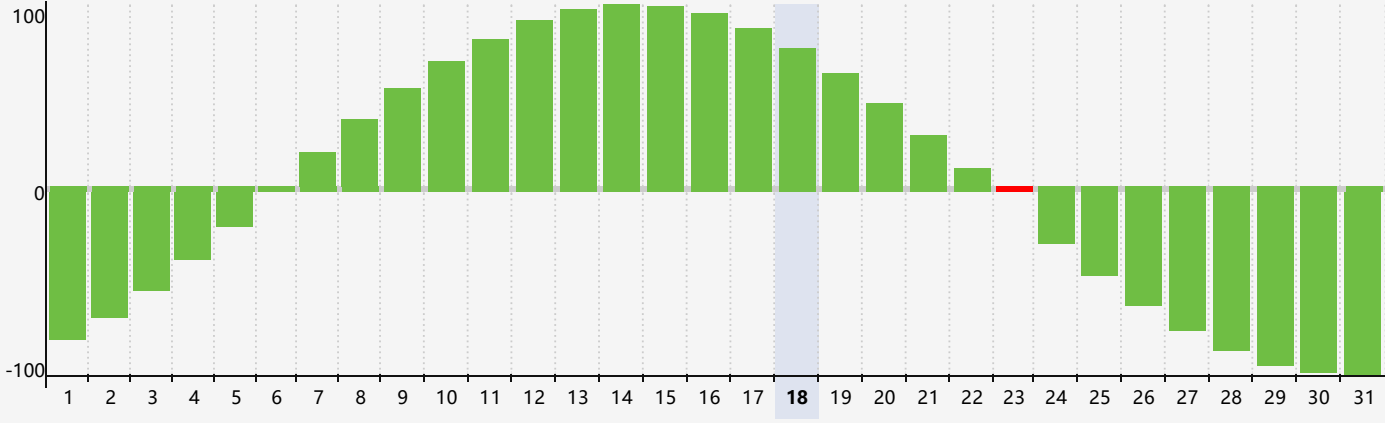

May 2024 Intellectual Biorhythm Charts

May 2024 Emotional Biorhythm Charts

May 2024 Physical Biorhythm Charts

May 2024

SUN	MON	TUE	WED	THU	FRI	SAT
28 	29 	30 	1 	2 	3 	4 
5 	6 	7 	8 	9 	10 	11 
12 	13 	14 	15 	16 	17 	18 
19 Physical 	20 Emotional 	21 	22 	23 Intellectual 	24 	25 
26 	27 	28 	29 	30 	31 	1 