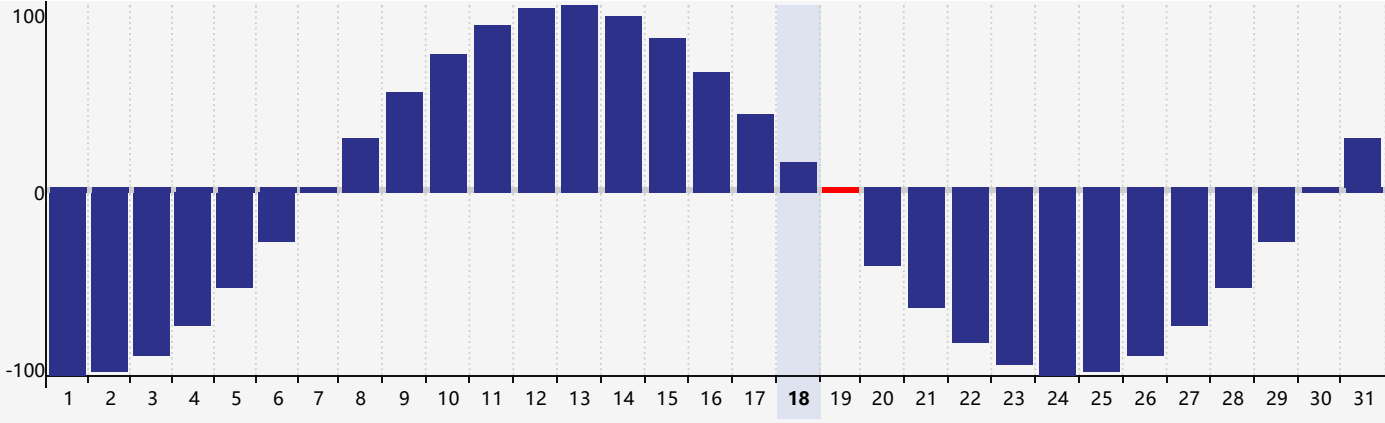

May 2024 Intellectual Biorhythm Charts

May 2024 Emotional Biorhythm Charts

May 2024 Physical Biorhythm Charts

May 2024

SUN	MON	TUE	WED	THU	FRI	SAT
28 	29 	30 	1 	2 	3 	4 
5 	6 	7 	8 	9 	10 	11 
12 	13 	14 	15 	16 	17 	18 
19 Physical 	20 Emotional 	21 	22 	23 Intellectual 	24 	25 
26 	27 	28 	29 	30 	31 	1 