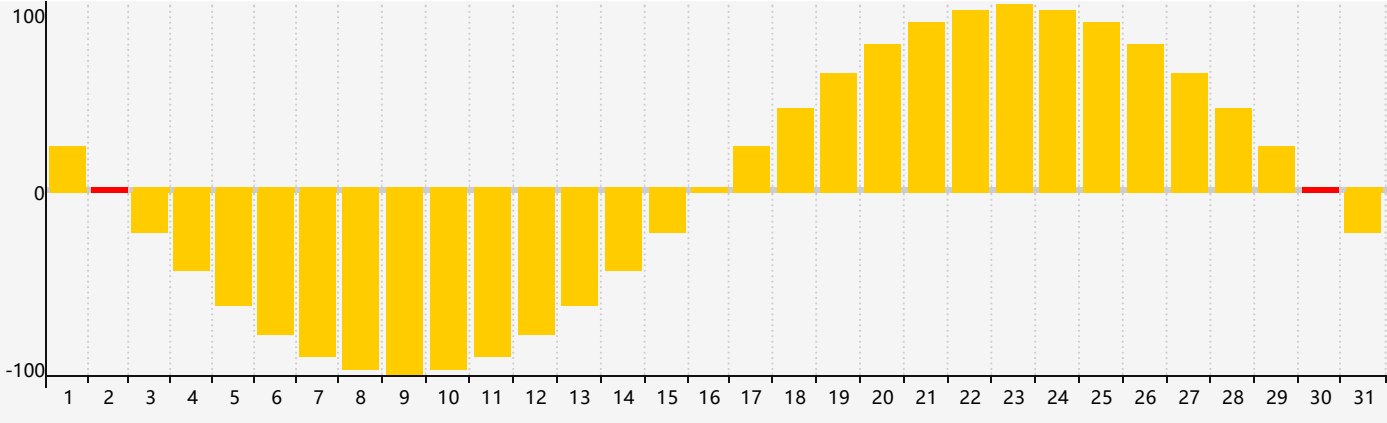

May 2024 Intellectual Biorhythm Charts

May 2024 Emotional Biorhythm Charts

May 2024 Physical Biorhythm Charts

May 2024

SUN	MON	TUE	WED	THU	FRI	SAT
28 	29 	30 	1 	2 Emotional 	3 	4 
5 	6 	7 	8 	9 	10 	11 Physical 
12 Intellectual 	13 	14 	15 	16 	17 	18 
19 	20 	21 	22 	23 	24 	25 
26 	27 	28 	29 	30 Emotional 	31 	1 