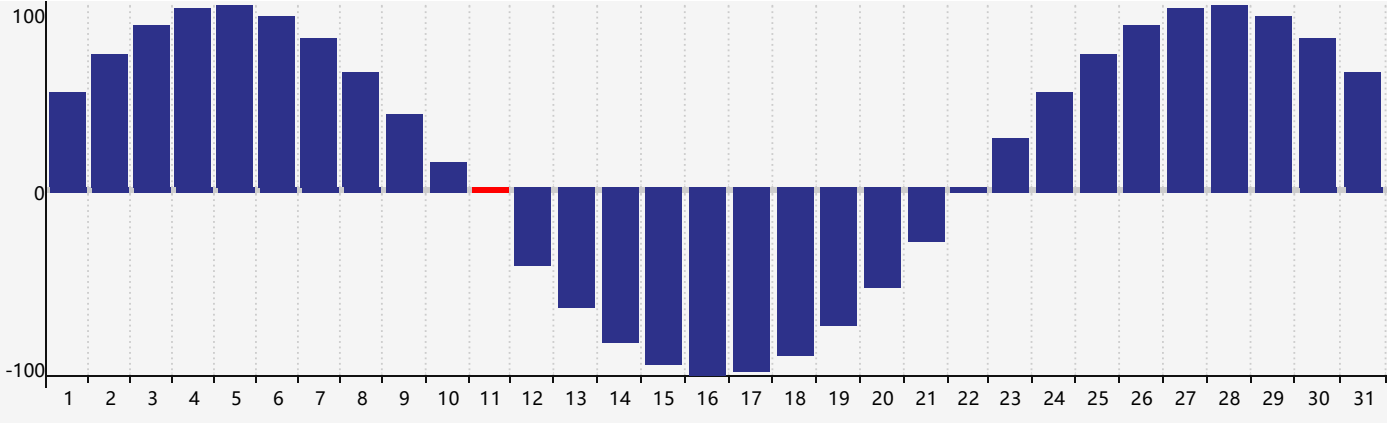

May 2024 Intellectual Biorhythm Charts

May 2024 Emotional Biorhythm Charts

May 2024 Physical Biorhythm Charts

May 2024

SUN	MON	TUE	WED	THU	FRI	SAT
28 	29 	30 	1 	2 Emotional 	3 	4 
5 	6 	7 	8 	9 	10 	11 Physical 
12 Intellectual 	13 	14 	15 	16 	17 	18 
19 	20 	21 	22 	23 	24 	25 
26 	27 	28 	29 	30 Emotional 	31 	1 