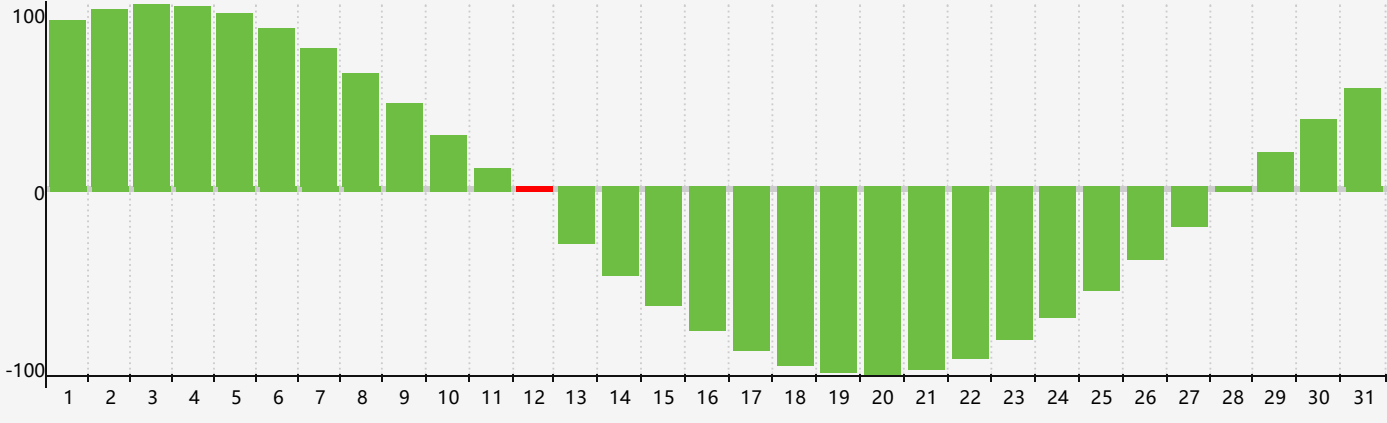

May 2024 Intellectual Biorhythm Charts

May 2024 Emotional Biorhythm Charts

May 2024 Physical Biorhythm Charts

May 2024

SUN	MON	TUE	WED	THU	FRI	SAT
28 	29 	30 	1 	2 Emotional 	3 	4 
5 	6 	7 	8 	9 	10 	11 Physical 
12 Intellectual 	13 	14 	15 	16 	17 	18 
19 	20 	21 	22 	23 	24 	25 
26 	27 	28 	29 	30 Emotional 	31 	1 