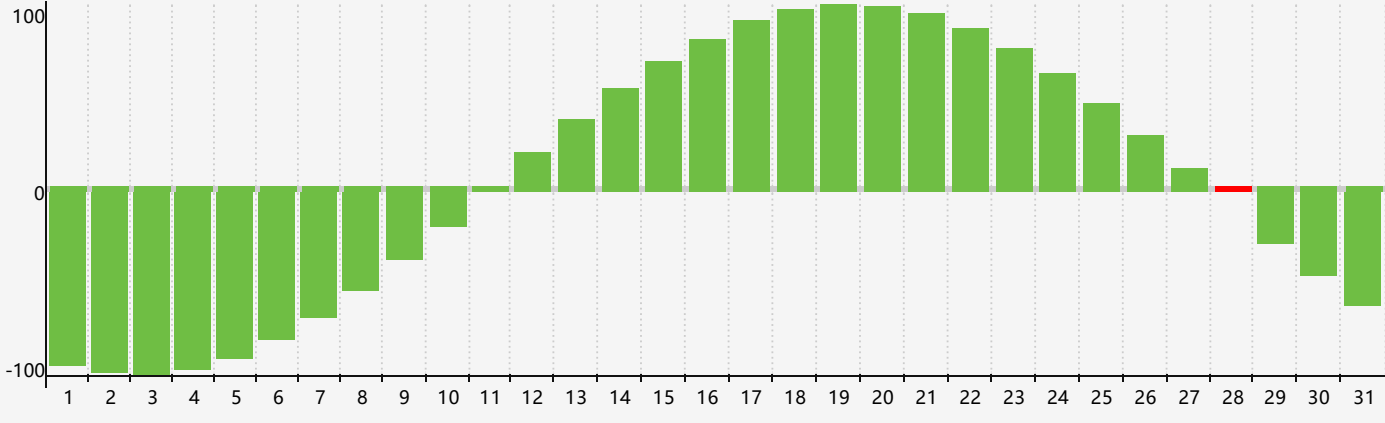

May 2024 Intellectual Biorhythm Charts

May 2024 Emotional Biorhythm Charts

May 2024 Physical Biorhythm Charts

May 2024

SUN	MON	TUE	WED	THU	FRI	SAT
28 	29 	30 	1 	2 	3 	4 
5 	6 Physical 	7 	8 	9 	10 	11 
12 	13 Emotional 	14 	15 	16 	17 	18 
19 	20 	21 	22 	23 	24 	25 
26 	27 	28 Intellectual 	29 Physical 	30 	31 	1 