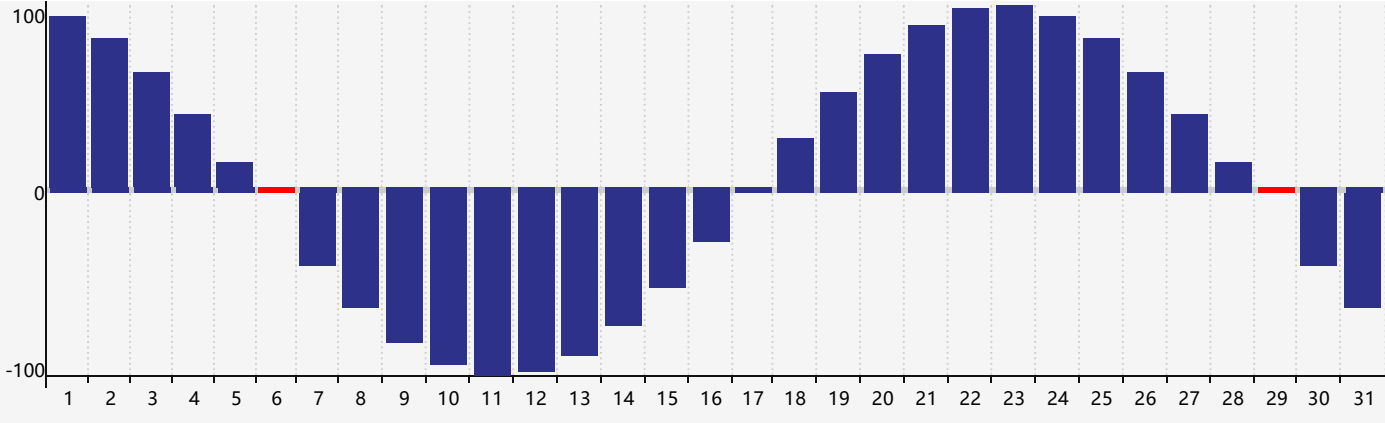

May 2024 Intellectual Biorhythm Charts

May 2024 Emotional Biorhythm Charts

May 2024 Physical Biorhythm Charts

May 2024

SUN	MON	TUE	WED	THU	FRI	SAT
28 	29 	30 	1 	2 	3 	4 
5 	6 Physical 	7 	8 	9 	10 	11 
12 	13 Emotional 	14 	15 	16 	17 	18 
19 	20 	21 	22 	23 	24 	25 
26 	27 	28 Intellectual 	29 Physical 	30 	31 	1 