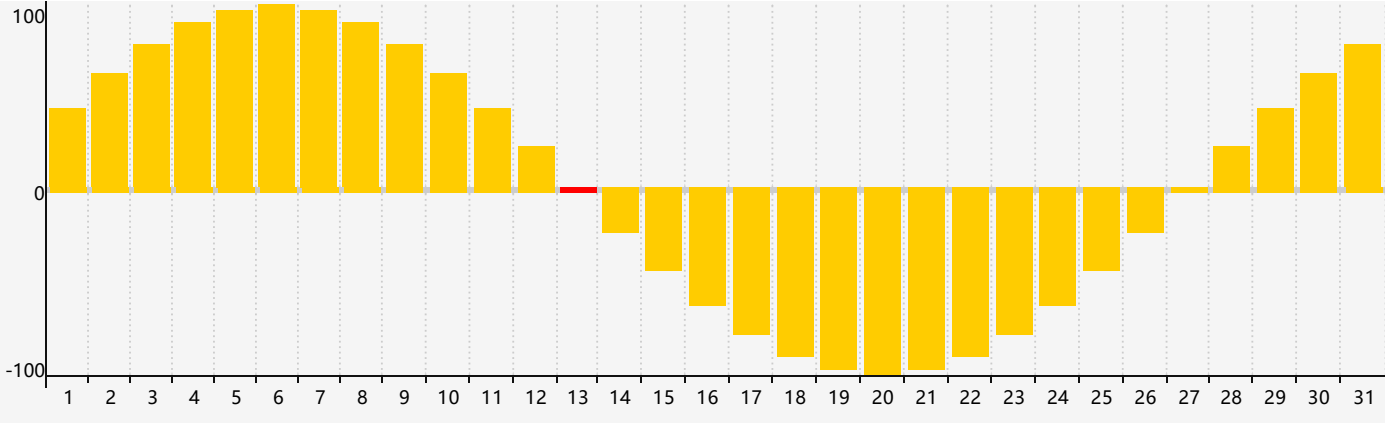

May 2024 Intellectual Biorhythm Charts

May 2024 Emotional Biorhythm Charts

May 2024 Physical Biorhythm Charts

May 2024

SUN	MON	TUE	WED	THU	FRI	SAT
28 	29 	30 	1 	2 	3 	4 
5 	6 Physical 	7 	8 	9 	10 	11 
12 	13 Emotional 	14 	15 	16 	17 	18 
19 	20 	21 	22 	23 	24 	25 
26 	27 	28 Intellectual 	29 Physical 	30 	31 	1 