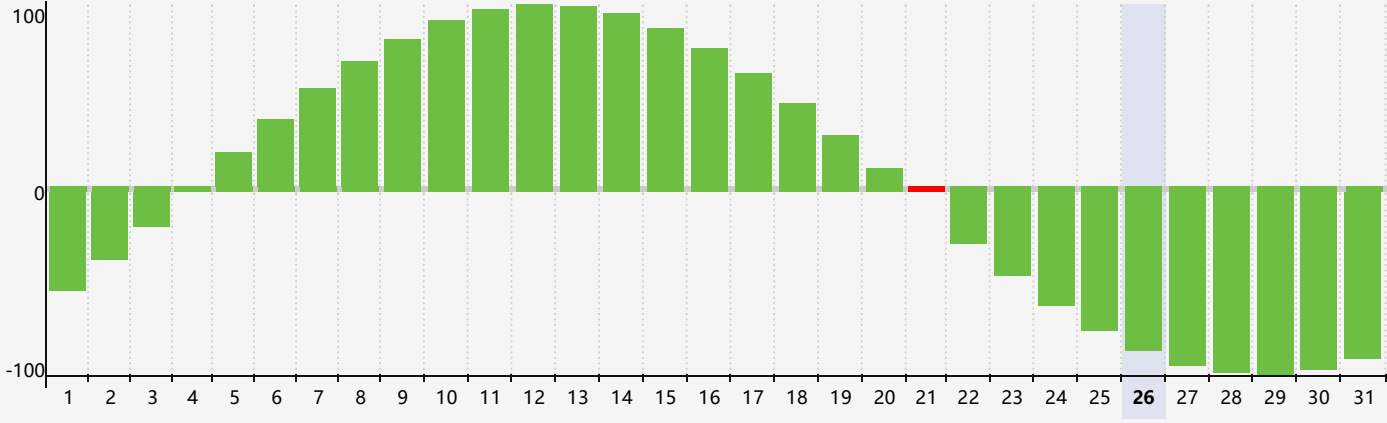

May 2024 Intellectual Biorhythm Charts

May 2024 Emotional Biorhythm Charts

May 2024 Physical Biorhythm Charts

May 2024

SUN	MON	TUE	WED	THU	FRI	SAT
28	29	30	1	2	3	4
5 Physical	6	7	8	9	10	11
12	13	14 Emotional	15	16	17	18
19	20	21 Intellectual	22	23	24	25
26	27	28 Physical	29	30	31	1