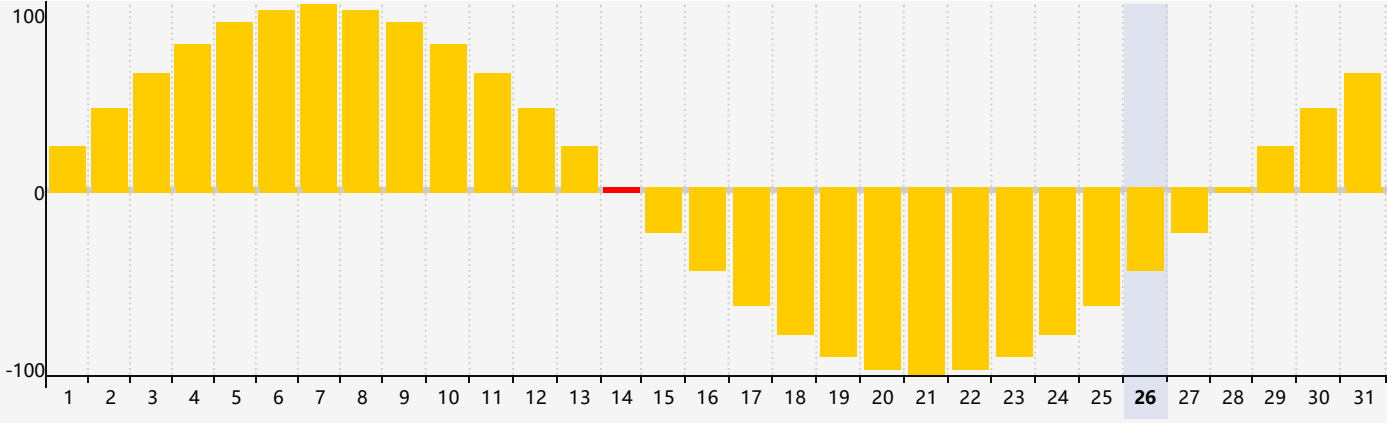

May 2024 Intellectual Biorhythm Charts

May 2024 Emotional Biorhythm Charts

May 2024 Physical Biorhythm Charts

May 2024

SUN	MON	TUE	WED	THU	FRI	SAT
28	29	30	1	2	3	4
5 Physical	6	7	8	9	10	11
12	13	14 Emotional	15	16	17	18
19	20	21 Intellectual	22	23	24	25
26	27	28 Physical	29	30	31	1