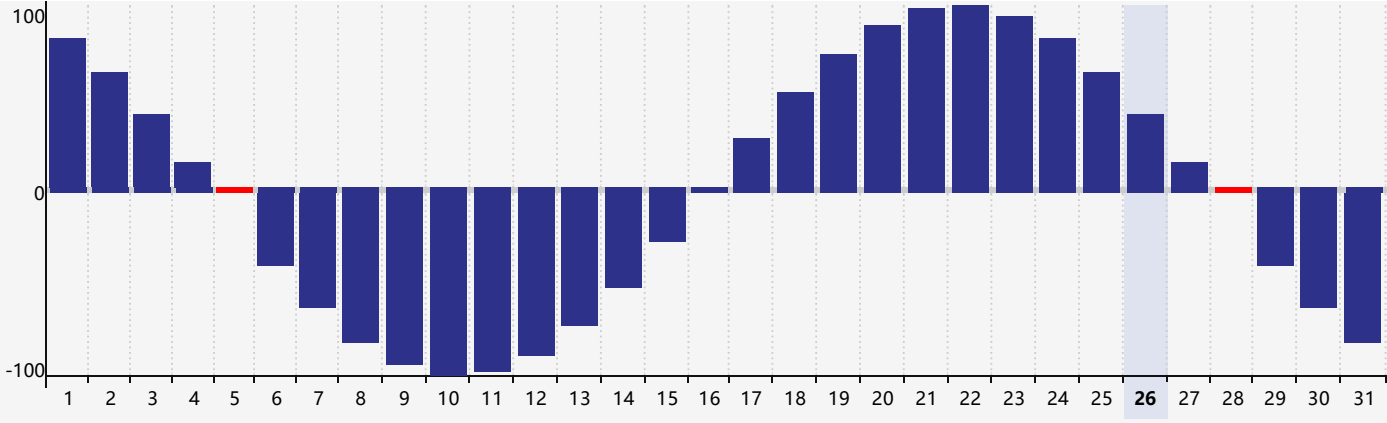

May 2024 Intellectual Biorhythm Charts

May 2024 Emotional Biorhythm Charts

May 2024 Physical Biorhythm Charts

May 2024

SUN	MON	TUE	WED	THU	FRI	SAT
28	29	30	1	2	3	4
5 Physical	6	7	8	9	10	11
12	13	14 Emotional	15	16	17	18
19	20	21 Intellectual	22	23	24	25
26	27	28 Physical	29	30	31	1