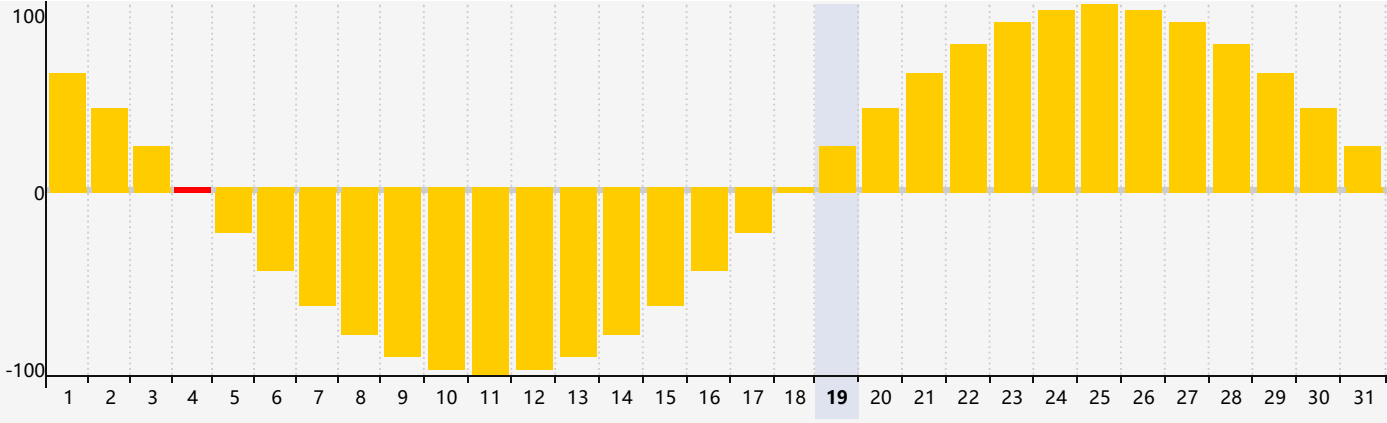

May 2024 Intellectual Biorhythm Charts

May 2024 Emotional Biorhythm Charts

May 2024 Physical Biorhythm Charts

May 2024

SUN	MON	TUE	WED	THU	FRI	SAT
28	29	30	1	2	3	4 Emotional
5	6	7	8	9	10 Intellectual	11 Physical
12	13	14	15	16	17	18
19	20	21	22	23	24	25
26	27	28	29	30	31	1 Emotional