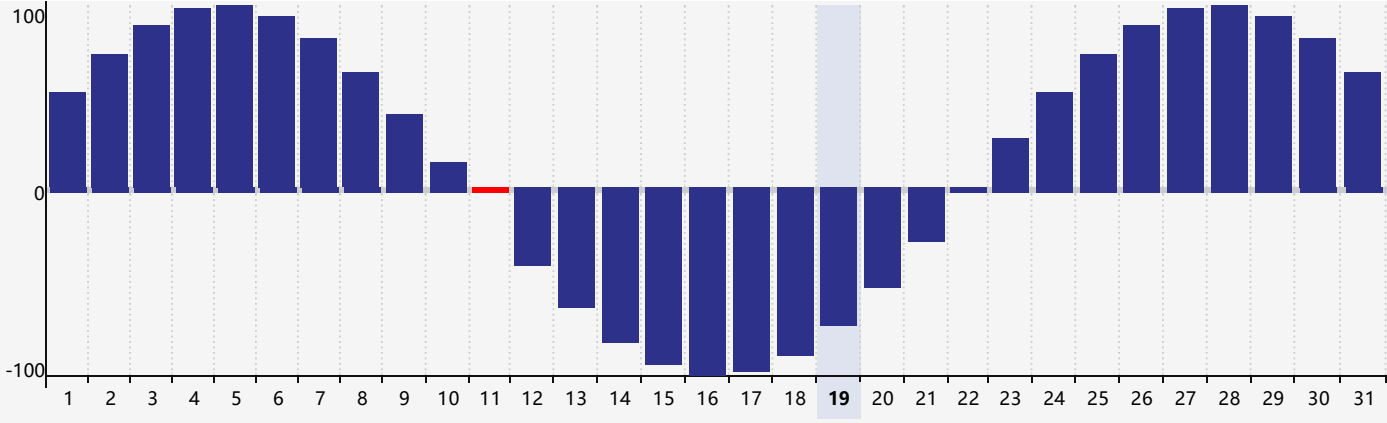

May 2024 Intellectual Biorhythm Charts

May 2024 Emotional Biorhythm Charts

May 2024 Physical Biorhythm Charts

May 2024

SUN	MON	TUE	WED	THU	FRI	SAT
28	29	30	1	2	3	4 Emotional
5	6	7	8	9	10 Intellectual	11 Physical
12	13	14	15	16	17	18
19	20	21	22	23	24	25
26	27	28	29	30	31	1 Emotional