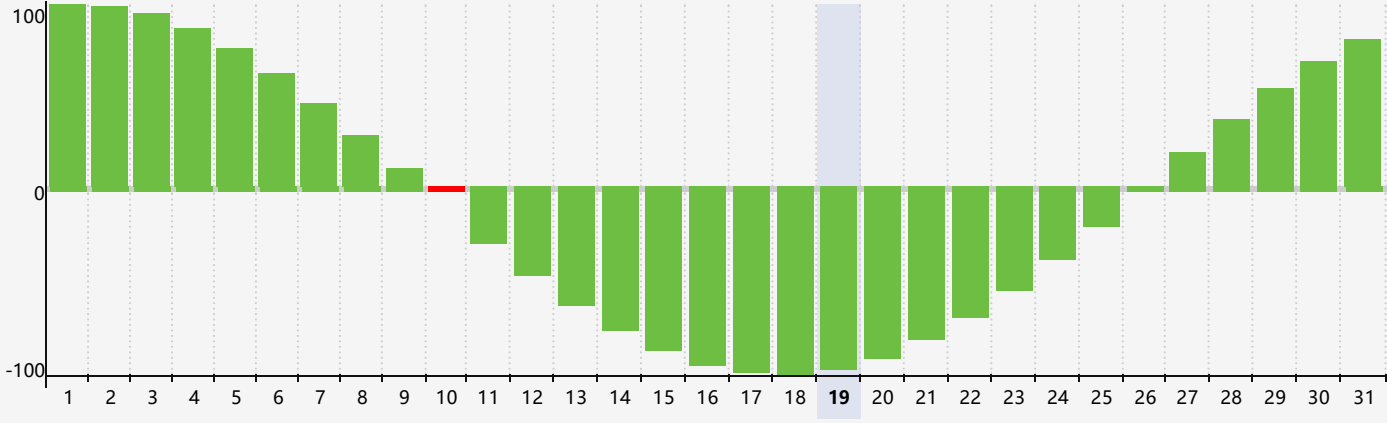

May 2024 Intellectual Biorhythm Charts

May 2024 Emotional Biorhythm Charts

May 2024 Physical Biorhythm Charts

May 2024

SUN	MON	TUE	WED	THU	FRI	SAT
28	29	30	1	2	3	4 Emotional
5	6	7	8	9	10 Intellectual	11 Physical
12	13	14	15	16	17	18
19	20	21	22	23	24	25
26	27	28	29	30	31	1 Emotional