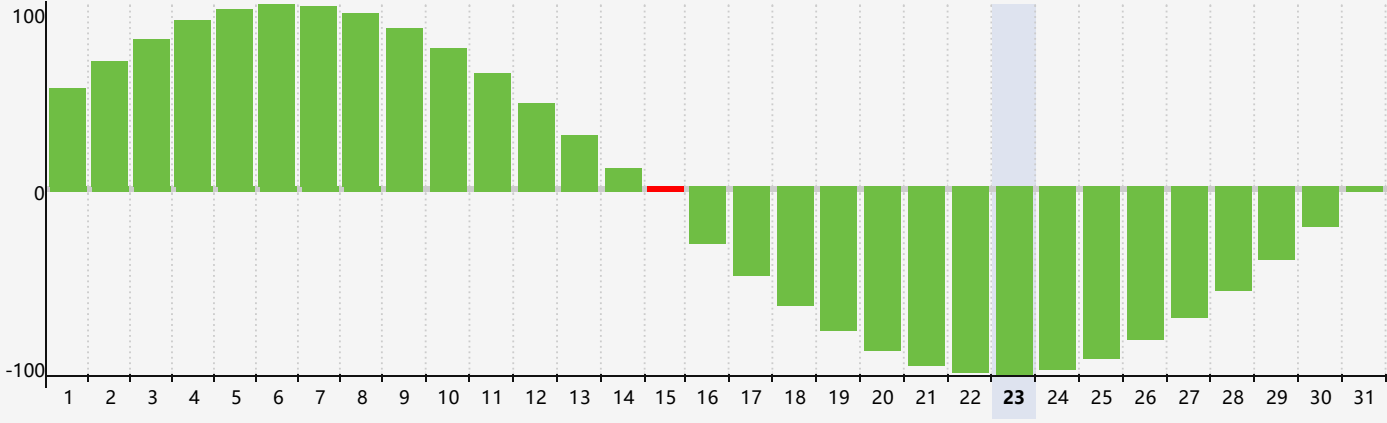

May 2024 Intellectual Biorhythm Charts

May 2024 Emotional Biorhythm Charts

May 2024 Physical Biorhythm Charts

May 2024

SUN	MON	TUE	WED	THU	FRI	SAT
28	29	30	1	2	3	4
5	6	7	8	9	10	11
12 Emotional Physical	13	14	15 Intellectual	16	17	18
19	20	21	22	23	24	25
26	27	28	29	30	31	1