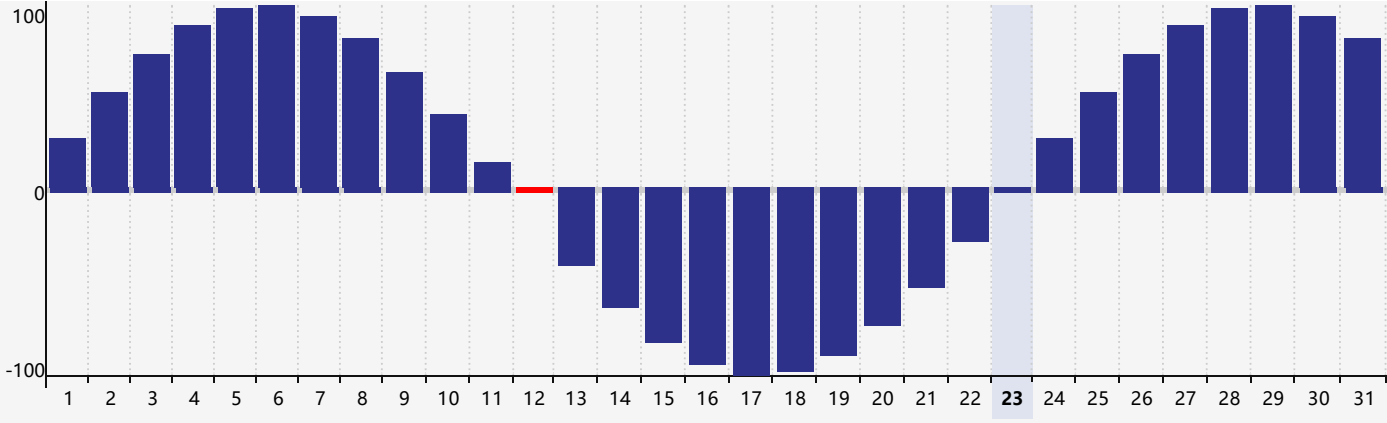

May 2024 Intellectual Biorhythm Charts

May 2024 Emotional Biorhythm Charts

May 2024 Physical Biorhythm Charts

May 2024

SUN	MON	TUE	WED	THU	FRI	SAT
28	29	30	1	2	3	4
5	6	7	8	9	10	11
12 Emotional Physical	13	14	15 Intellectual	16	17	18
19	20	21	22	23	24	25
26	27	28	29	30	31	1