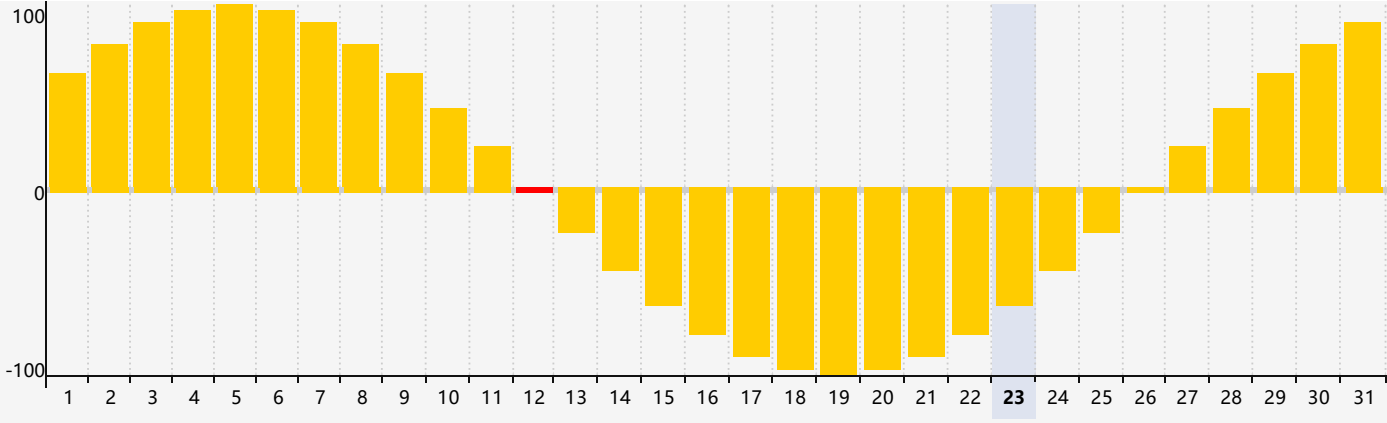

May 2024 Intellectual Biorhythm Charts

May 2024 Emotional Biorhythm Charts

May 2024 Physical Biorhythm Charts

May 2024

SUN	MON	TUE	WED	THU	FRI	SAT
28	29	30	1	2	3	4
5	6	7	8	9	10	11
12 Emotional Physical	13	14	15 Intellectual	16	17	18
19	20	21	22	23	24	25
26	27	28	29	30	31	1