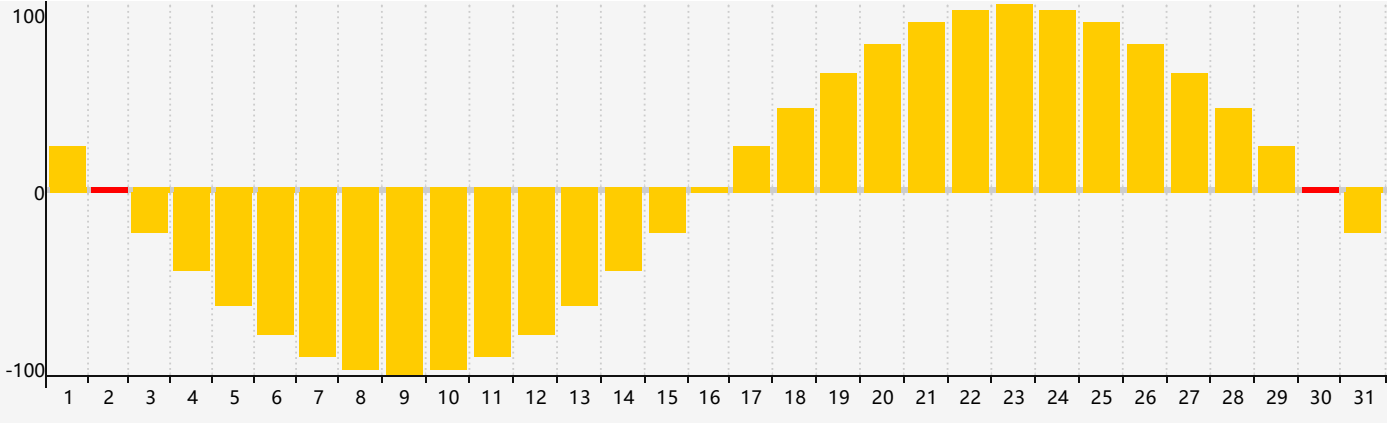

May 2024 Intellectual Biorhythm Charts

May 2024 Emotional Biorhythm Charts

May 2024 Physical Biorhythm Charts

May 2024

SUN	MON	TUE	WED	THU	FRI	SAT
28	29	30	1	2 Emotional	3	4
5	6	7 Physical	8	9	10	11
12	13	14	15	16	17 Intellectual	18
19	20	21	22	23	24	25
26	27	28	29	30 Emotional	31 Physical	1