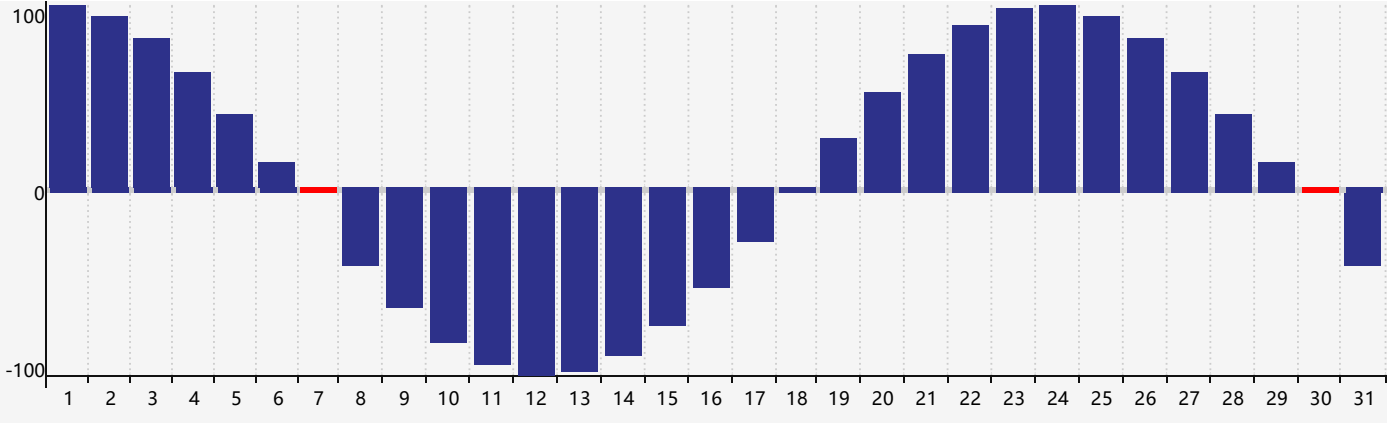

May 2024 Intellectual Biorhythm Charts

May 2024 Emotional Biorhythm Charts

May 2024 Physical Biorhythm Charts

May 2024

SUN	MON	TUE	WED	THU	FRI	SAT
28	29	30	1	2 Emotional	3	4
5	6	7 Physical	8	9	10	11
12	13	14	15	16	17 Intellectual	18
19	20	21	22	23	24	25
26	27	28	29	30 Emotional	31 Physical	1