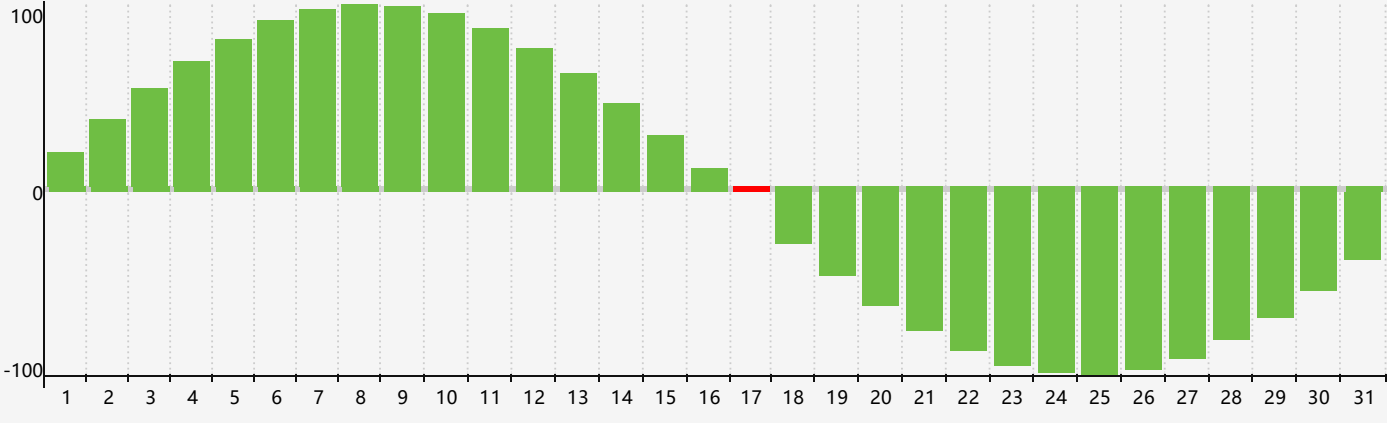

May 2024 Intellectual Biorhythm Charts

May 2024 Emotional Biorhythm Charts

May 2024 Physical Biorhythm Charts

May 2024

SUN	MON	TUE	WED	THU	FRI	SAT
28	29	30	1	2 Emotional	3	4
5	6	7 Physical	8	9	10	11
12	13	14	15	16	17 Intellectual	18
19	20	21	22	23	24	25
26	27	28	29	30 Emotional	31 Physical	1