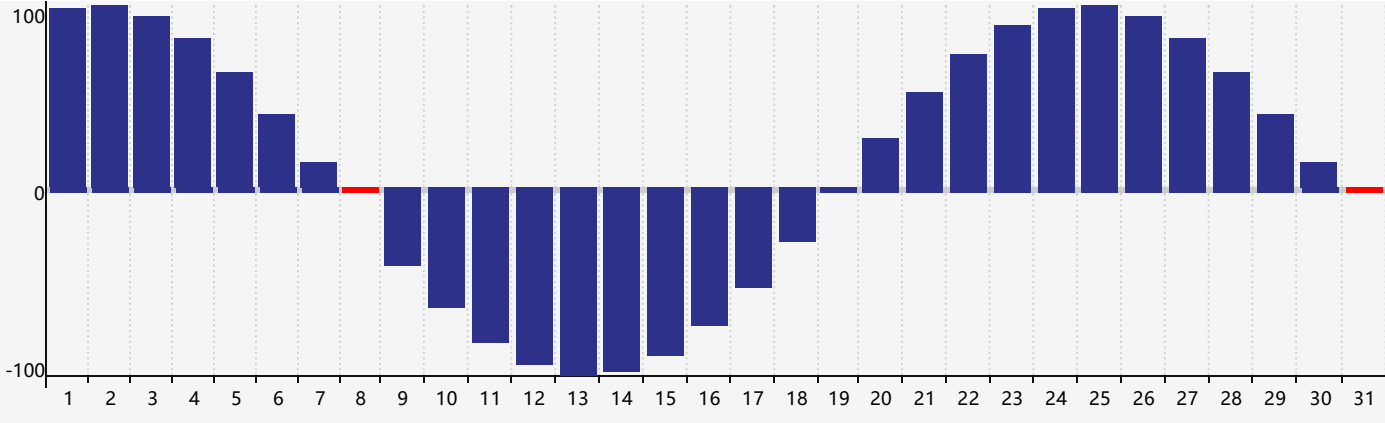

May 2024 Intellectual Biorhythm Charts

May 2024 Emotional Biorhythm Charts

May 2024 Physical Biorhythm Charts

May 2024

SUN	MON	TUE	WED	THU	FRI	SAT
28	29	30	1	2	3	4
5	6	7	8 Emotional Physical	9	10	11
12	13	14	15	16	17	18
19	20	21	22	23	24	25
26	27	28	29 Intellectual	30	31 Physical	1