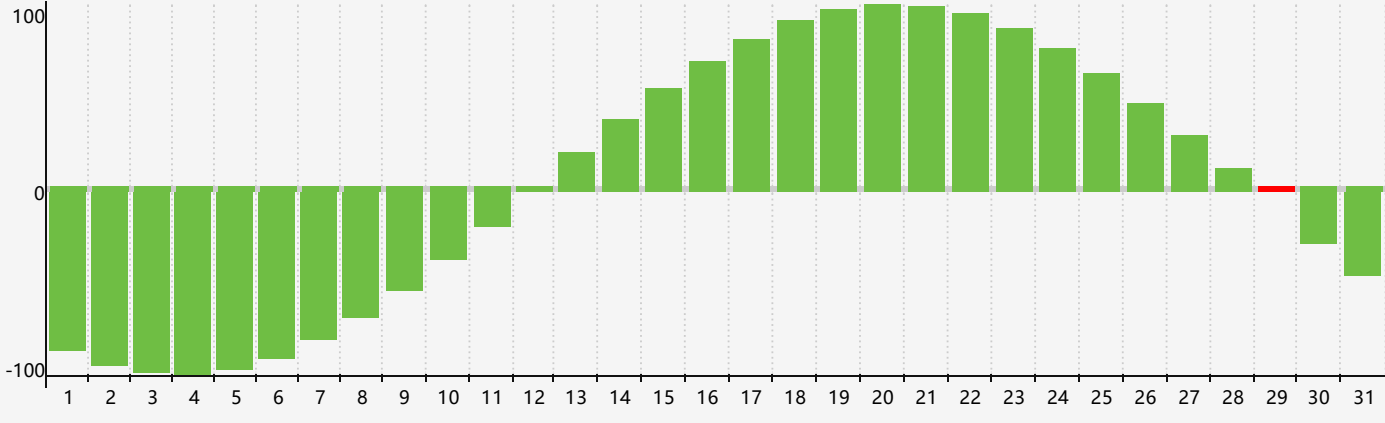

May 2024 Intellectual Biorhythm Charts

May 2024 Emotional Biorhythm Charts

May 2024 Physical Biorhythm Charts

May 2024

SUN	MON	TUE	WED	THU	FRI	SAT
28	29	30	1	2	3	4
5	6	7	8 Emotional Physical	9	10	11
12	13	14	15	16	17	18
19	20	21	22	23	24	25
26	27	28	29 Intellectual	30	31 Physical	1