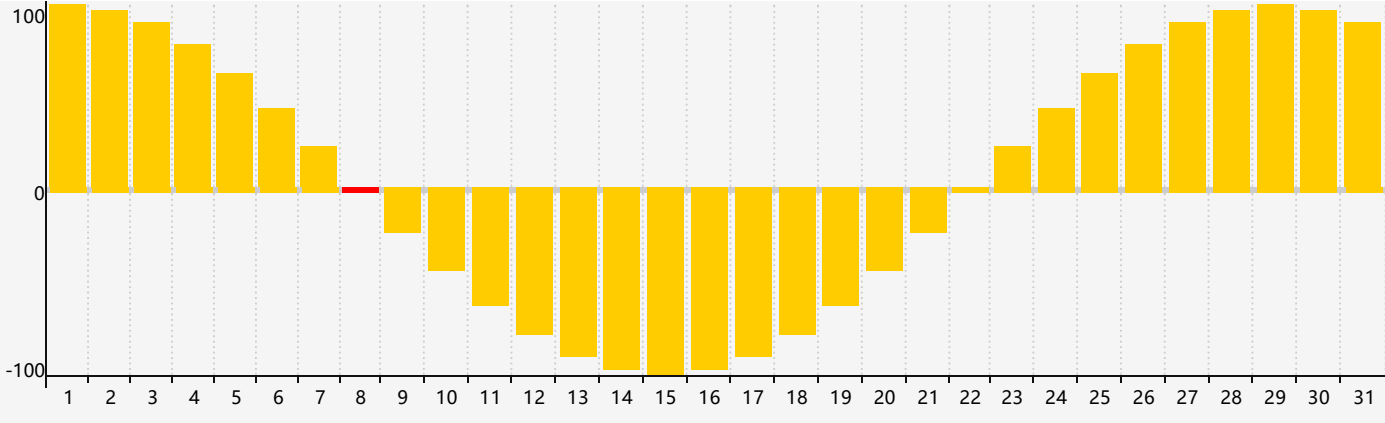

May 2024 Intellectual Biorhythm Charts

May 2024 Emotional Biorhythm Charts

May 2024 Physical Biorhythm Charts

May 2024

SUN	MON	TUE	WED	THU	FRI	SAT
28	29	30	1	2	3	4
5	6	7	8 Emotional Physical	9	10	11
12	13	14	15	16	17	18
19	20	21	22	23	24	25
26	27	28	29 Intellectual	30	31 Physical	1