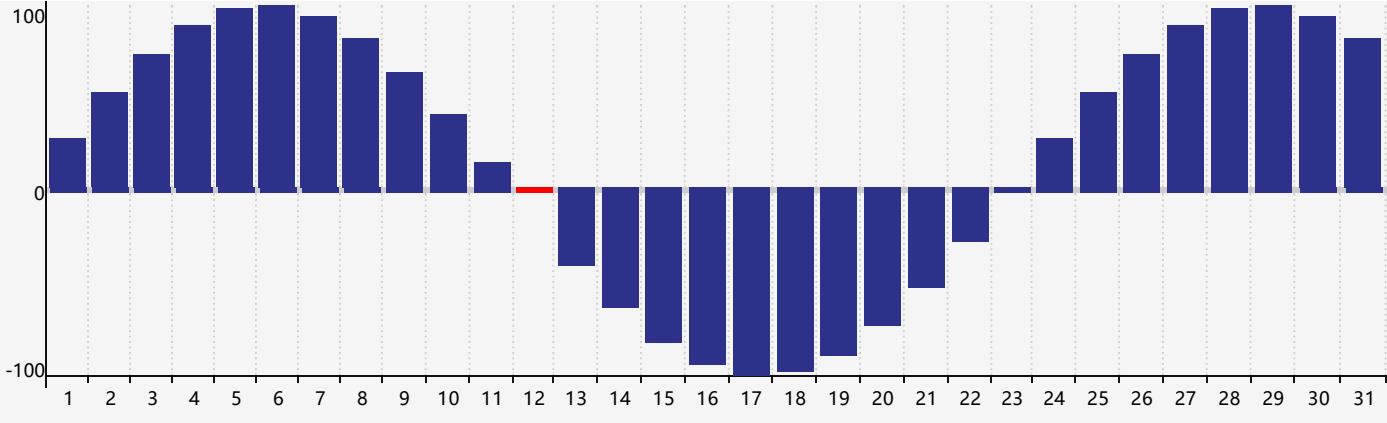

May 2024 Intellectual Biorhythm Charts

May 2024 Emotional Biorhythm Charts

May 2024 Physical Biorhythm Charts

May 2024

SUN	MON	TUE	WED	THU	FRI	SAT
28 	29 	30 	1 	2 	3 	4 
5 	6 	7 	8 	9 	10 	11 
12 Physical 	13 	14 	15 Emotional 	16 Intellectual 	17 	18 
19 	20 	21 	22 	23 	24 	25 
26 	27 	28 	29 	30 	31 	1 