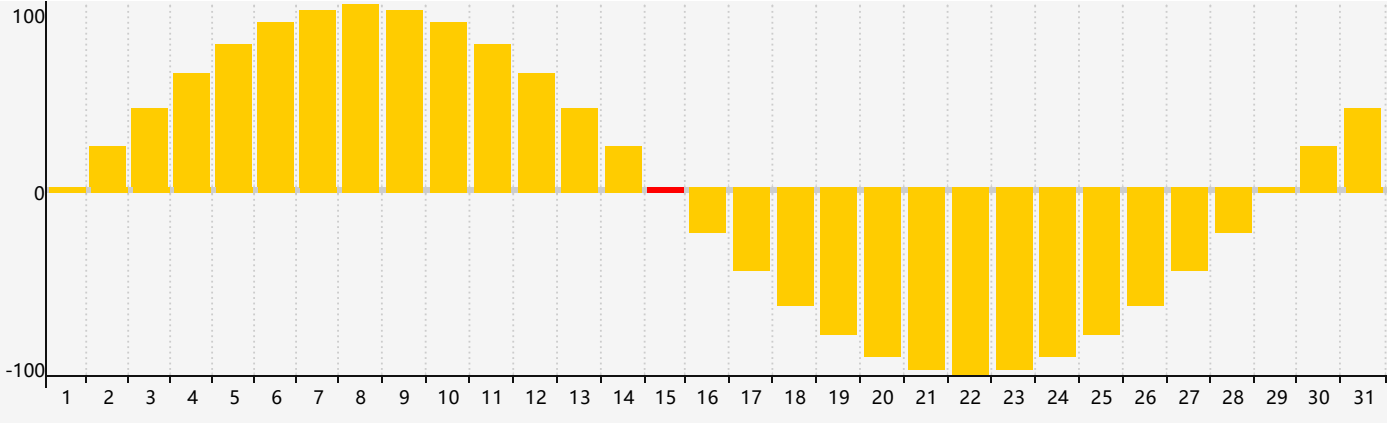

May 2024 Intellectual Biorhythm Charts

May 2024 Emotional Biorhythm Charts

May 2024 Physical Biorhythm Charts

May 2024

SUN	MON	TUE	WED	THU	FRI	SAT
28 	29 	30 	1 	2 	3 	4 
5 	6 	7 	8 	9 	10 	11 
12 Physical 	13 	14 	15 Emotional 	16 Intellectual 	17 	18 
19 	20 	21 	22 	23 	24 	25 
26 	27 	28 	29 	30 	31 	1 