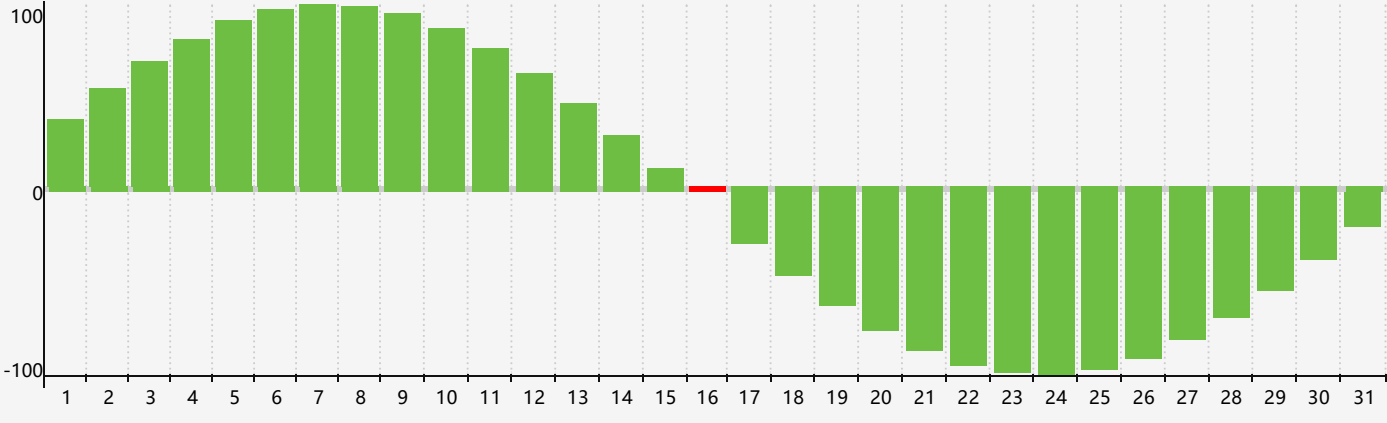

May 2024 Intellectual Biorhythm Charts

May 2024 Emotional Biorhythm Charts

May 2024 Physical Biorhythm Charts

May 2024

SUN	MON	TUE	WED	THU	FRI	SAT
28 	29 	30 	1 	2 	3 	4 
5 	6 	7 	8 	9 	10 	11 
12 Physical 	13 	14 	15 Emotional 	16 Intellectual 	17 	18 
19 	20 	21 	22 	23 	24 	25 
26 	27 	28 	29 	30 	31 	1 