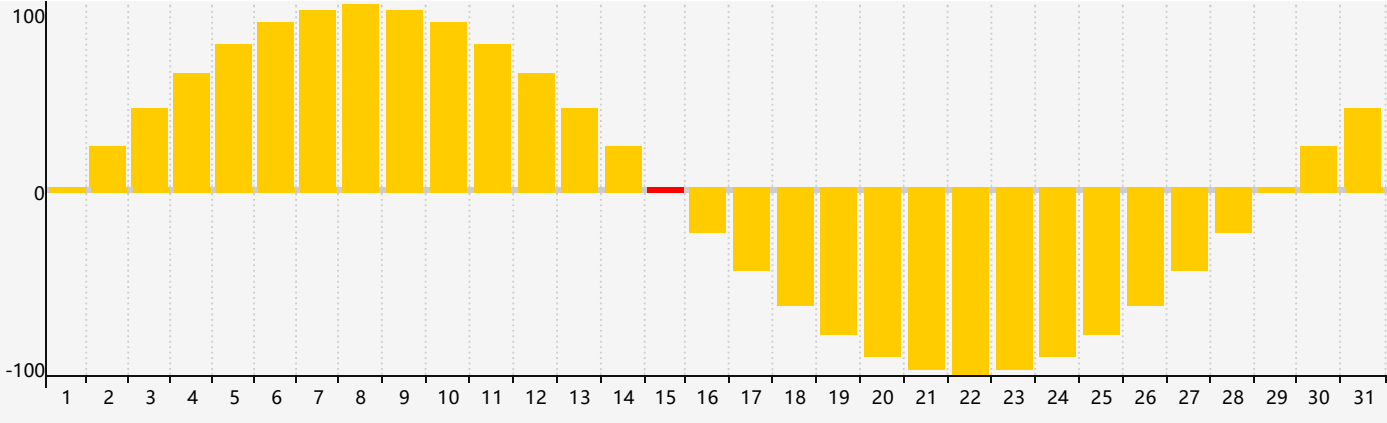

May 2024 Intellectual Biorhythm Charts

May 2024 Emotional Biorhythm Charts

May 2024 Physical Biorhythm Charts

May 2024

SUN	MON	TUE	WED	THU	FRI	SAT
28 	29 	30 	1 	2 	3 	4 
5 	6 	7 	8 	9 	10 	11 
12 	13 	14 	15 Emotional 	16 Intellectual Physical 	17 	18 
19 	20 	21 	22 	23 	24 	25 
26 	27 	28 	29 	30 	31 	1 