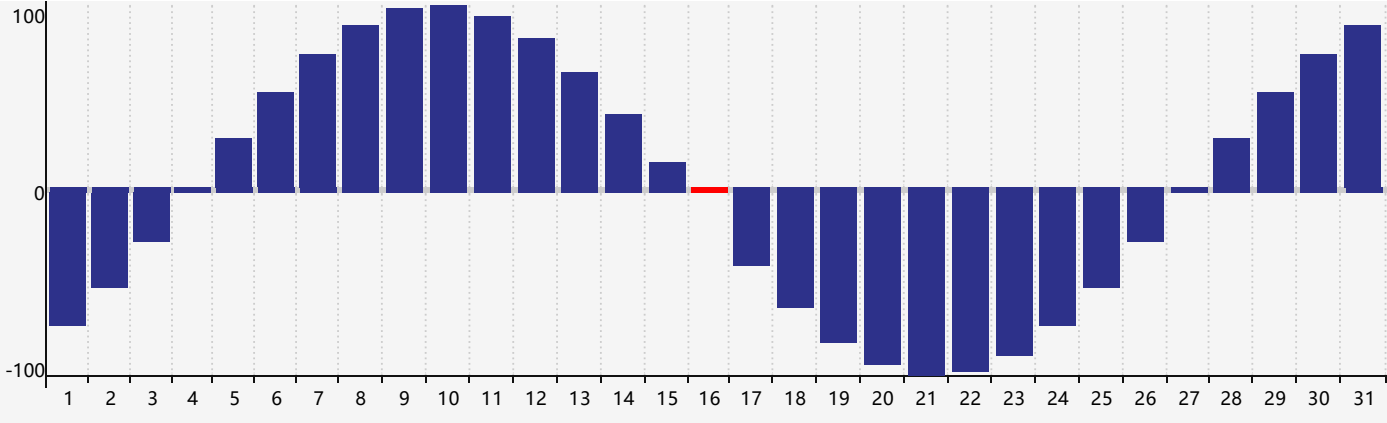

May 2024 Intellectual Biorhythm Charts

May 2024 Emotional Biorhythm Charts

May 2024 Physical Biorhythm Charts

May 2024

SUN	MON	TUE	WED	THU	FRI	SAT
28 	29 	30 	1 	2 	3 	4 
5 	6 	7 	8 	9 	10 	11 
12 	13 	14 	15 Emotional 	16 Intellectual Physical 	17 	18 
19 	20 	21 	22 	23 	24 	25 
26 	27 	28 	29 	30 	31 	1 