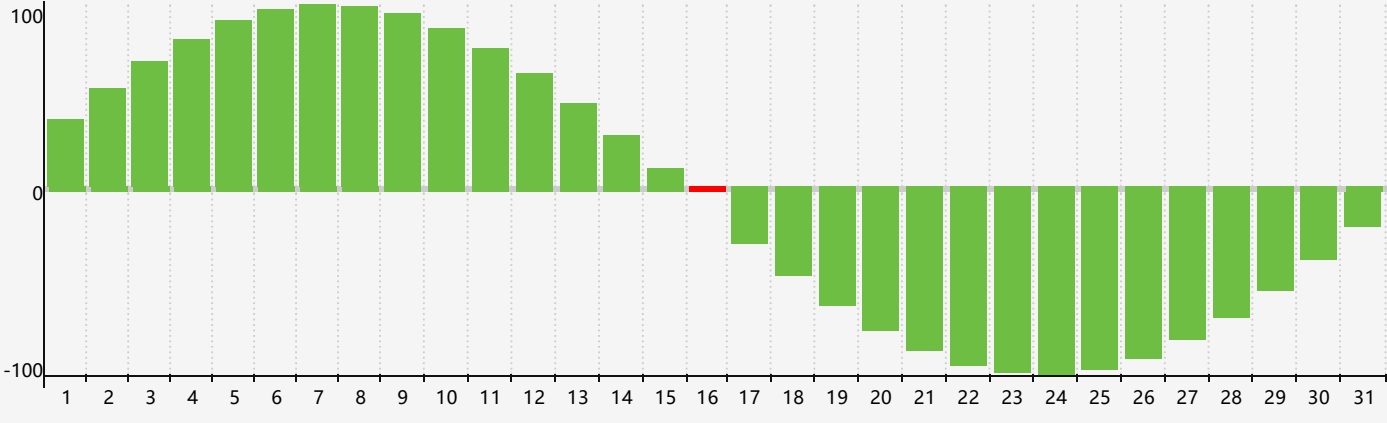

May 2024 Intellectual Biorhythm Charts

May 2024 Emotional Biorhythm Charts

May 2024 Physical Biorhythm Charts

May 2024

SUN	MON	TUE	WED	THU	FRI	SAT
28 	29 	30 	1 	2 	3 	4 
5 	6 	7 	8 	9 	10 	11 
12 	13 	14 	15 Emotional 	16 Intellectual Physical 	17 	18 
19 	20 	21 	22 	23 	24 	25 
26 	27 	28 	29 	30 	31 	1 