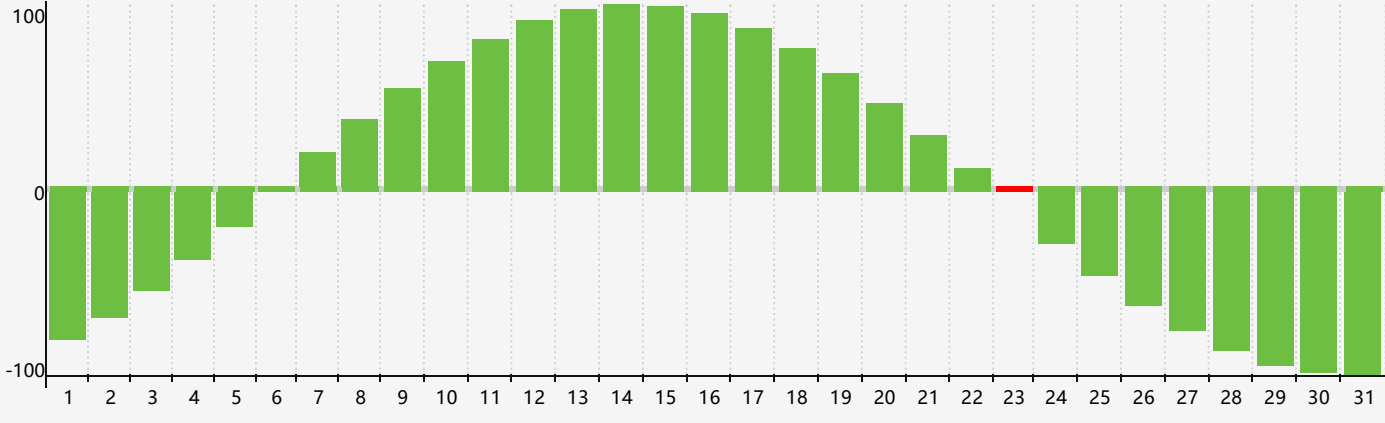

May 2024 Intellectual Biorhythm Charts

May 2024 Emotional Biorhythm Charts

May 2024 Physical Biorhythm Charts

May 2024

SUN	MON	TUE	WED	THU	FRI	SAT
28	29	30	1	2	3	4
5	6 Physical	7	8	9	10	11
12	13	14 Emotional	15	16	17	18
19	20	21	22	23 Intellectual	24	25
26	27	28	29 Physical	30	31	1