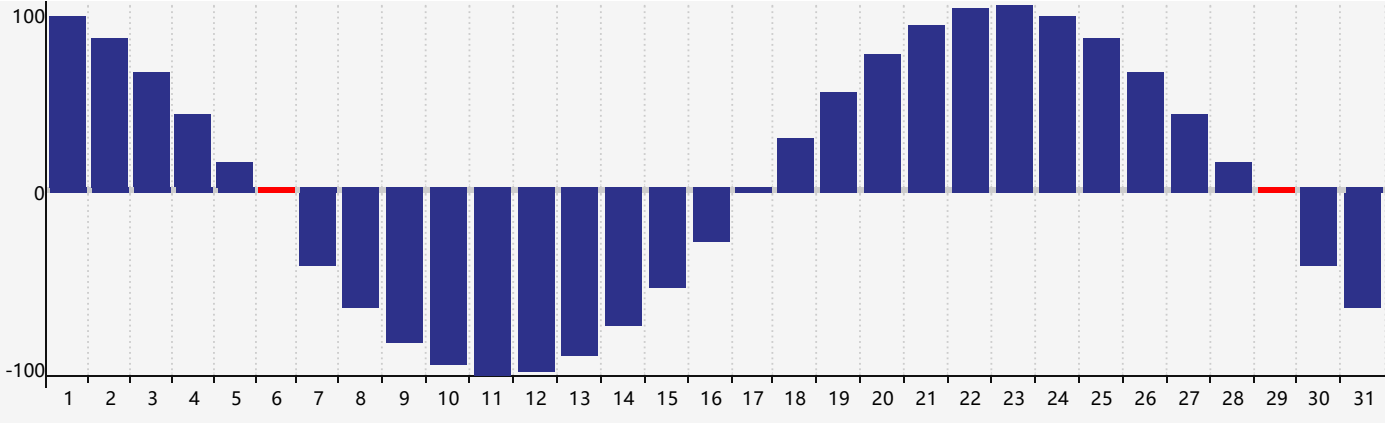

May 2024 Intellectual Biorhythm Charts

May 2024 Emotional Biorhythm Charts

May 2024 Physical Biorhythm Charts

May 2024

SUN	MON	TUE	WED	THU	FRI	SAT
28	29	30	1	2	3	4
5	6 Physical	7	8	9	10	11
12	13	14 Emotional	15	16	17	18
19	20	21	22	23 Intellectual	24	25
26	27	28	29 Physical	30	31	1