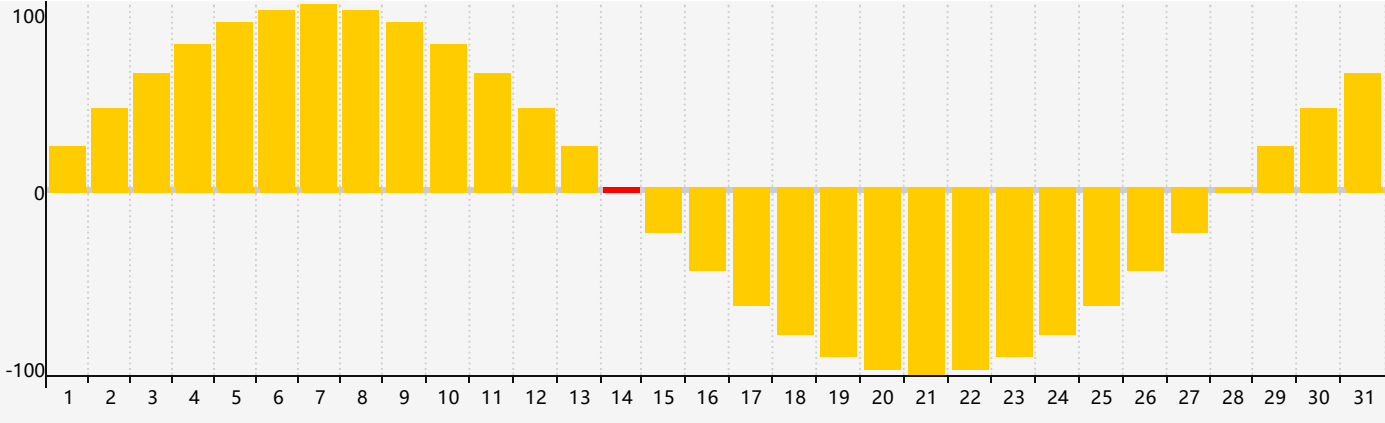

May 2024 Intellectual Biorhythm Charts

May 2024 Emotional Biorhythm Charts

May 2024 Physical Biorhythm Charts

May 2024

SUN	MON	TUE	WED	THU	FRI	SAT
28	29	30	1	2	3	4
5	6 Physical	7	8	9	10	11
12	13	14 Emotional	15	16	17	18
19	20	21	22	23 Intellectual	24	25
26	27	28	29 Physical	30	31	1