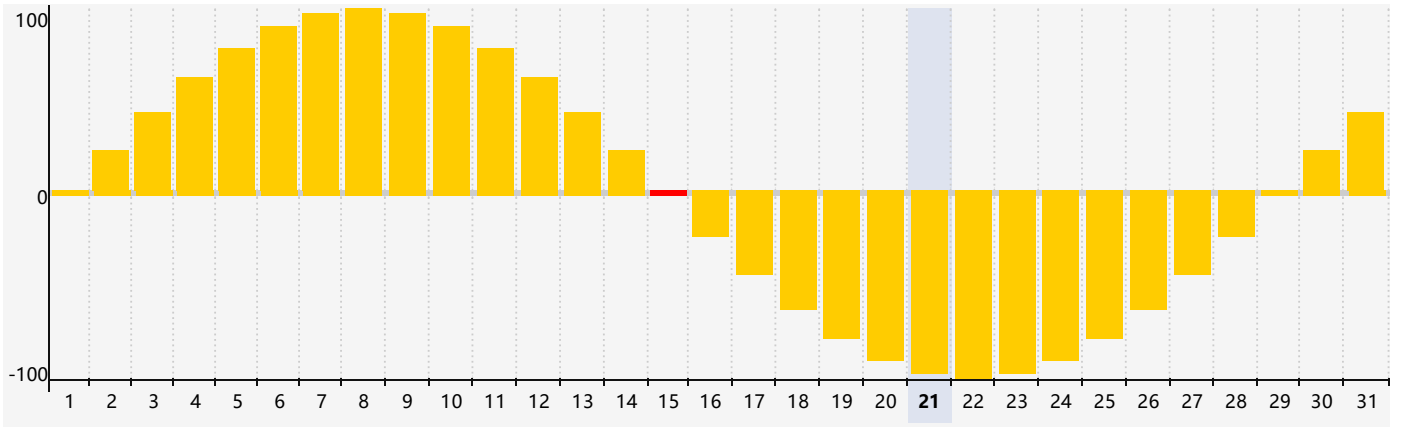

May 2024 Emotional Biorhythm Charts

May 2024

SUN	MON	TUE	WED	THU	FRI	SAT
28	29	30	1	2	3	4
5	6	7	8	9	10	11
12	13	14	15 Emotional	16	17	18
19	20	21	22	23	24	25
26	27	28	29	30	31	1