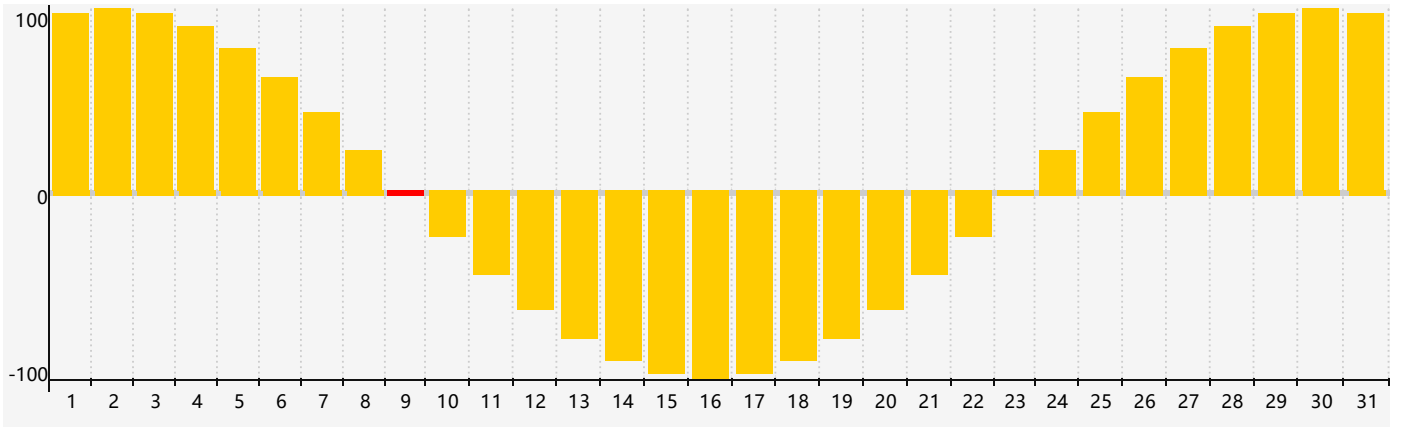

May 2024 Emotional Biorhythm Charts

May 2024

SUN	MON	TUE	WED	THU	FRI	SAT
28	29	30	1	2	3	4
5	6	7	8	9 Emotional	10	11
12	13	14	15	16	17	18
19	20	21	22	23	24	25
26	27	28	29	30	31	1