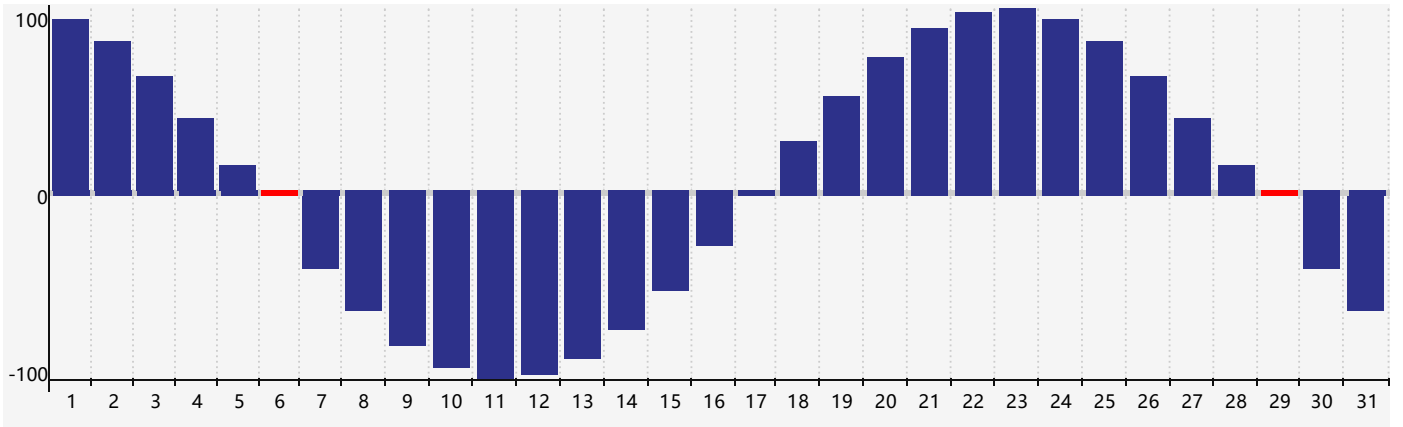

May 2024 Physical Biorhythm Charts

May 2024

| SUN | MON | TUE | WED | THU | FRI | SAT |
|-----|---------------|-----|----------------|-----|-----|-----|
| 28 | 29 | 30 | 1 | 2 | 3 | 4 |
| 5 | 6 Physical | 7 | 8 | 9 | 10 | 11 |
| 12 | 13 | 14 | 15 | 16 | 17 | 18 |
| 19 | 20 | 21 | 22 | 23 | 24 | 25 |
| 26 | 27 | 28 | 29 Physical | 30 | 31 | 1 |