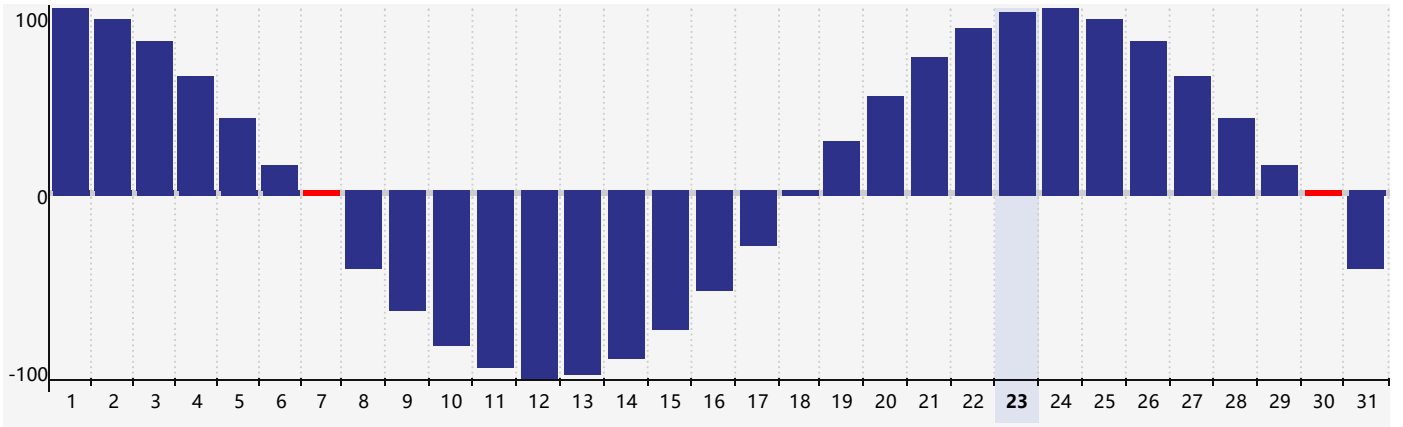

May 2024 Physical Biorhythm Charts

May 2024

SUN	MON	TUE	WED	THU	FRI	SAT
28	29	30	1	2	3	4
5	6	7 Physical	8	9	10	11
12	13	14	15	16	17	18
19	20	21	22	23	24	25
26	27	28	29	30 Physical	31	1