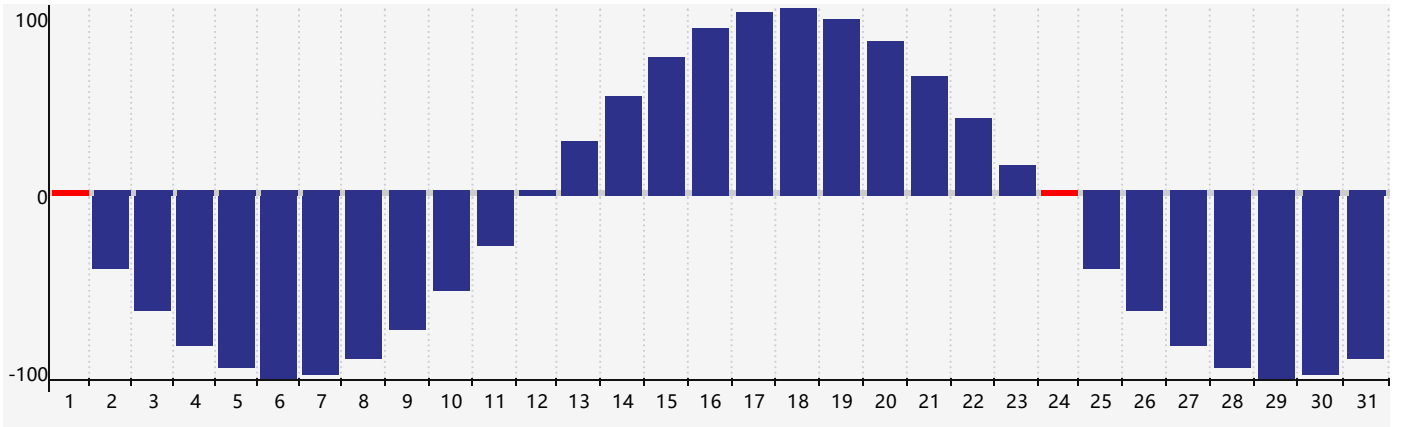

May 2024 Physical Biorhythm Charts

May 2024

SUN	MON	TUE	WED	THU	FRI	SAT
28	29	30	1 Physical	2	3	4
5	6	7	8	9	10	11
12	13	14	15	16	17	18
19	20	21	22	23	24 Physical	25
26	27	28	29	30	31	1