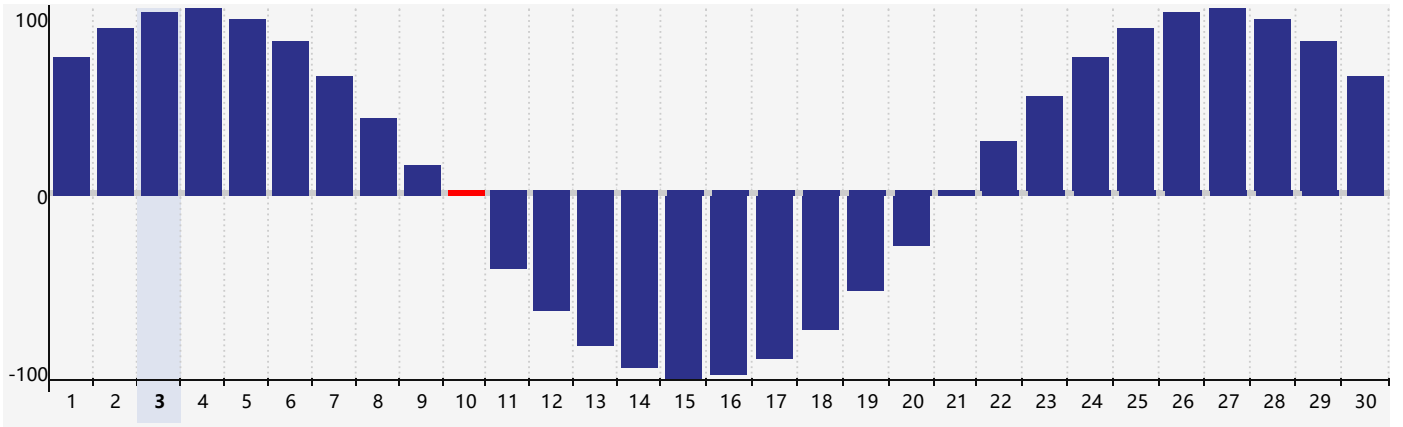

June 2024 Physical Biorhythm Charts

June 2024

SUN	MON	TUE	WED	THU	FRI	SAT
26	27	28	29	30	31	1
2	3	4	5	6	7	8
9	10 <small>Physical</small>	11	12	13	14	15
16	17	18	19	20	21	22
23	24	25	26	27	28	29
30	1	2	3 <small>Physical</small>	4	5	6